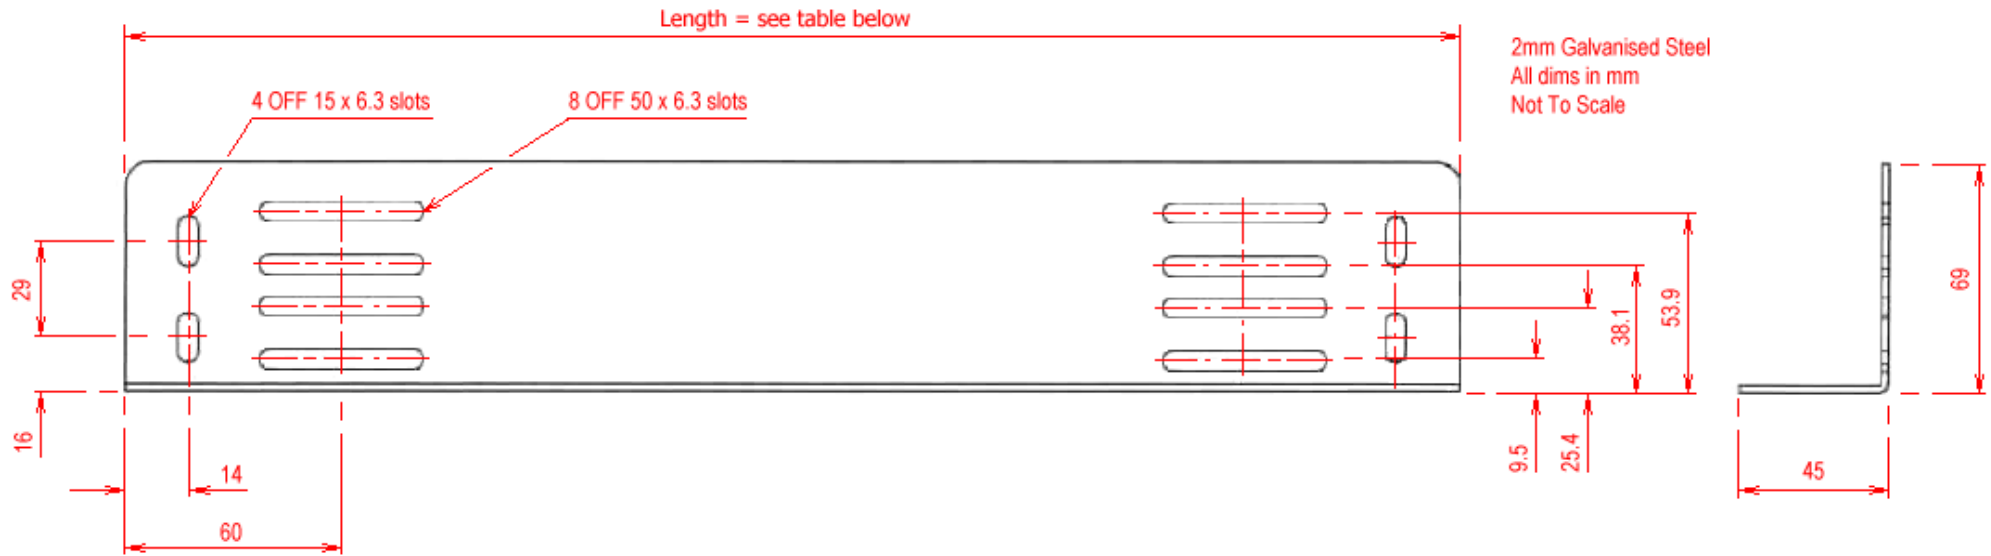

Canford Chassis Guides – Fixed Length

Description

15-883	CANFORD ES9821906 CHASSIS GUIDES 400 deep for 600d racks (pair)
15-884	CANFORD ES9821908 CHASSIS GUIDES 600 deep for 800d racks (pair)
15-893	CANFORD ES9821909 CHASSIS GUIDES 700 deep for 900d racks (pair)
15-894	CANFORD ES9821910 CHASSIS GUIDES 800 deep for 1000d racks (pair)
15-2591	CANFORD ES9821907 CHASSIS GUIDES 500 deep for 700d racks (pair)

Length

390mm
590mm
690mm
790mm
490mm

CANFORD

www.canford.co.uk