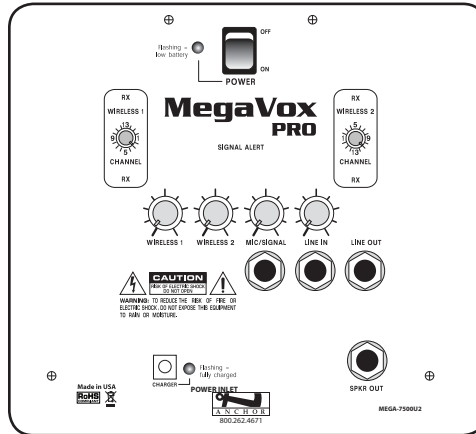

MegaVox PRO PA System

Technical Specifications

Thousands report the MegaVox PRO as the most reliable Public Address system on the market. Emergency responders like its signal alert siren, wired microphone and convenient shoulder strap. Coaches, band directors and auctioneers appreciate the flexibility of the AC/DC operation and the range of the wireless microphones.

With the MegaVox Pro you're ready for any situation . . . it's lightweight, loud & easy to carry. Just grab it and go!

(MEGA-7500U2 Back Panel Shown)

Features

- True AC/DC, 110/220V power supply
- 22W AC/DC mode
- 126 dB of clear sound
- Reaches crowds of 1,000+
- Lightweight - Only 15 lbs
- High-efficiency re-entrant horn driver
- Powerful horn amplifier
- Up to two built-in UHF wireless receivers
- 16-channel UHF diversity wireless receivers
- Built-in rechargeable battery runs up to 10 hours on a charge
- Microphone with coil cord
- Signal alert button
- External speaker output
- External output powers optional MegaVox Pro companion speaker
- Durable injection-molded case is tough, fade resistant & UV treated
- Speaker stand receptacle molded into case bottom

MEGAVOX MODELS

- MEGA-7500 Battery powered PA system wired microphone & built-in rechargeable battery
- MEGA-7500U1 One built-in wireless receiver
- MEGA-7500U2 Two built-in wireless receivers

ACCESSORIES