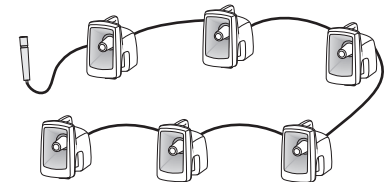

MEGAVOX PRO DAISY-CHAIN DAISY-CHAIN READY • CONNECT MULTIPLE SYSTEMS

SIMPLE LINE-OUT TO LINE-IN CONNECTION EXPANDS YOUR COVERAGE

TECHNICAL SPECIFICATIONS

Rated Power Output	22 watts	Inputs	
Max SPL @ Rated Power	126 dB @ 1 meter	Line	Hi-Z, unbalanced, 1/4"-phone
Frequency Response	400 Hz - 10 kHz	Mic 1	Lo-Z, unbalanced, 1/4"-phone (used for wireless on MEGA-6000U1)
Charger (RC-6000)	18V DC/universal input (100Vac - 240Vac, 50 - 63Hz)	Mic 2	Lo-Z, unbalanced, 1/4"-phone
Battery	12 volt rechargeable, 5.4 AH	Outputs	
Dimensions (HWD)	13" x 9" x 14" (33 x 23 x 36 cm)	Line (post fader)	Lo-Z, 1/4"-phone
Weight	15lbs / 6.8 Kg	Speaker Out	4Ω, unswitched, 1/4"-phone

(Features & Specifications Subject to Change Without Notice)

Anchor Audio, Inc.
Portable Sound Systems • Carlsbad, California

800.262.4671

www.anchoraudio.com

S-MV/0810