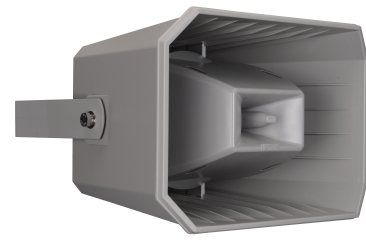

MPLT32-G

Powerful two-way long throw horn

The MPLT32-G is two-way long throw horn 100 volt high quality music projector. It has 32 watts rated power handling RMS at 100 volt and has transformer taps at 32 – 16 – 8 – 4 watts. Its long throw output performance brings quality sound over long distances and in wide areas with both music and speech. The two-way characteristic makes your music still sound natural where the horn shape housing makes sure you cover a big distance.

Thanks to the well-considered coverage range, high sensitivity, high output, low distortion and extended frequency response, this MPLT32-G horn loaded loudspeaker is ideal for voice, music or even alarm signals.

It can be used in outdoor applications such as recreational facilities, schools, parking facilities, as well as large indoor applications such as sports centers, airports, exhibition halls...

The housing of the MPLT32-G is made of high impact ABS. It has a coated 6.5" HD woofer and 1" horn driver. The bracket is made of coated aluminium which makes the loudspeaker fully weatherproof (IP66) and is a guarantee against corrosion!

Grey is the standard color of MPLT32-G, but when ordering a minimum of 12 pieces, the speaker can be painted in any RAL color (Ref. PAINTMPLT).

TECHNICAL SPECIFICATIONS

height in mm	250	width in mm	360
depth in mm	290	loudspeaker system	2-way
woofer size in inch	6,5	tweeter size in inch	1
mounting system	U-bracket	colour	grey
100V transformer power taps in watts	32 - 16 - 8 - 4	SPL 1W/1m in dB	98
max SPL 1m in dB	113	frequency response in Hz	75 - 18K
main construction material	ABS plastic	IP rating	66
applicable low impedance	No	applicable in 100V	Yes
Horizontal dispersion angle 1000 Hz	105°	Vertical dispersion angle 1000 Hz	140°