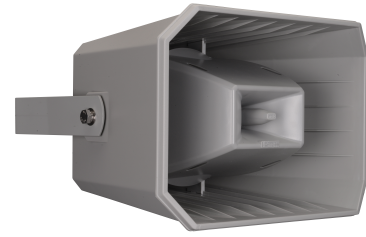

# MPLT62-G

Powerful two-way long throw horn

The MPLT62-G is two-way long throw horn 100 volt high quality music projector. It has 62 watts rated power handling RMS at 100 volt and has transformer taps at 62 – 32 – 16 – 8 watts. Its long throw output performance brings quality sound over long distances and in wide areas with both music and speech. The two-way characteristic makes your music still sound natural where the horn shape housing makes sure you cover a big distance.

Thanks to the well-considered coverage range, high sensitivity, high output, low distortion and extended frequency response, this MPLT62-G horn loaded loudspeaker is ideal for voice, music or even alarm signals.

It can be used in outdoor applications such as recreational facilities, schools, parking facilities, as well as large indoor applications such as sports centers, airports, exhibition halls...

The housing of the MPLT62-G is made of high impact ABS. It has a coated 6.5" HD woofer and 1" horn driver. The bracket is made of coated aluminium which makes the loudspeaker fully weatherproof (IP66) and is a guarantee against corrosion!

## TECHNICAL SPECIFICATIONS

height in mm	250	width in mm	360
depth in mm	290	loudspeaker system	2-way
woofer size in inch	6,5	tweeter size in inch	1
mounting system	U-bracket	colour	grey
100V transformer power taps in watts	62 - 32 - 16 - 8	SPL 1W/1m in dB	98
max SPL 1m in dB	115	frequency response in Hz	75 - 18K
main construction material	ABS plastic	IP rating	66
applicable low impedance	No	applicable in 100V	Yes
Horizontal dispersion angle 1000 Hz	105°	Vertical dispersion angle 1000 Hz	140°