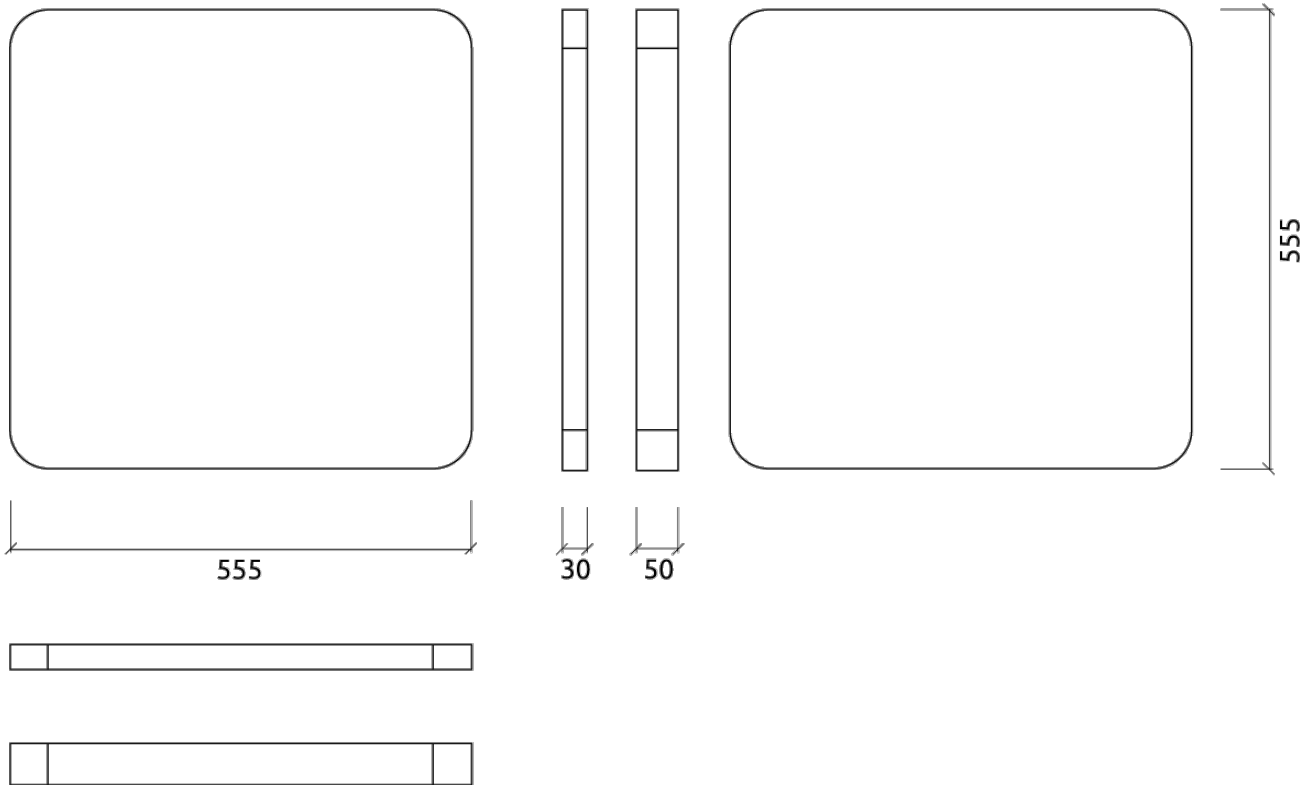

Performance

Add-ons

Fixing Systems:

Self-adhesive, providing straight-forward installation

Dimensions

FG - SF | 555x555x50mm

Weight

0.5 Kg

Box

Quantity per box: 12

Dimensions: 645x785x655mm

Volume: 0.332m³

Weight: 9.2Kg

Myriad SQR 50 F - Absorber

(FG - SF) Suede Fabric Finishes

FG | (T0272) Snow White