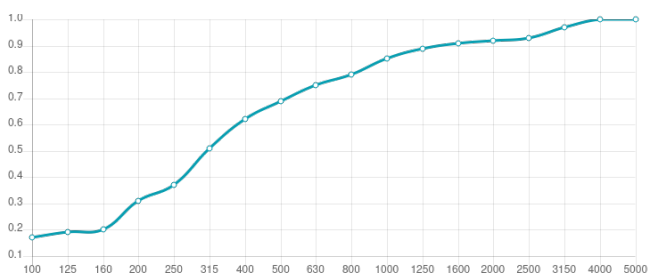

Features

Type:
Absorber

Absorption Range:
315 Hz to 5000 Hz

Acoustic Class:
C | $(\alpha_w) = 0,7$

Purpose

High frequency absorption

Recommended for

- Home Studio
- Vocal Booth

Performance

Add-ons

Fixing Systems:

Self-adhesive, providing straight-forward installation

Dimensions

FG - SF | 555x555x50mm

Weight

0.5 Kg