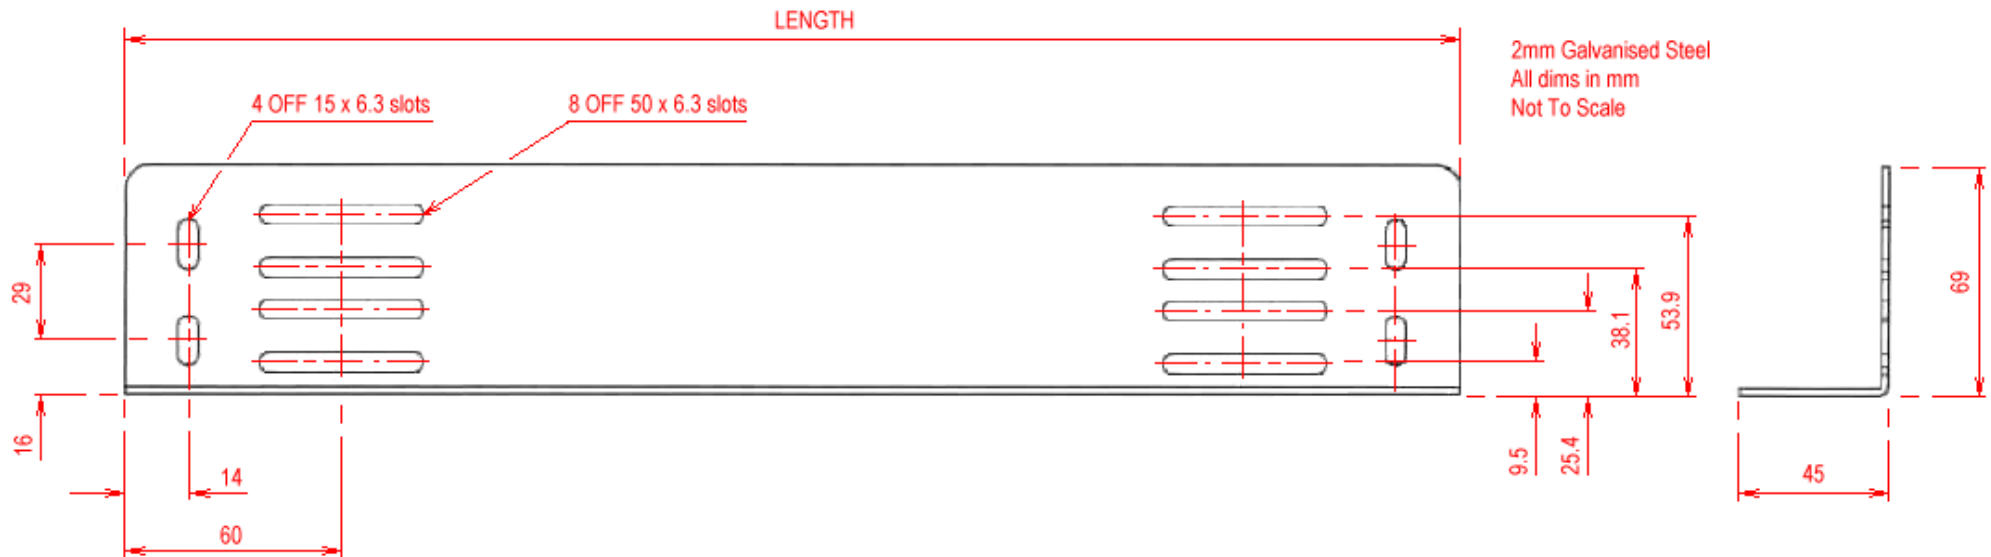

## Canford Chassis Guides

- 15-883 CANFORD ES9821906 CHASSIS GUIDES 400 deep for 600d racks (pair)
- 15-2591 CANFORD ES9821907 CHASSIS GUIDES 500 deep for 700d racks (pair)
- 15-884 CANFORD ES9821908 CHASSIS GUIDES 600d for 800d racks (pair)
- 15-893 CANFORD ES9821909 CHASSIS GUIDES 700 deep for 900d racks (pair)
- 15-894 CANFORD ES9821910 CHASSIS GUIDES 800d for 1000d racks (pair)