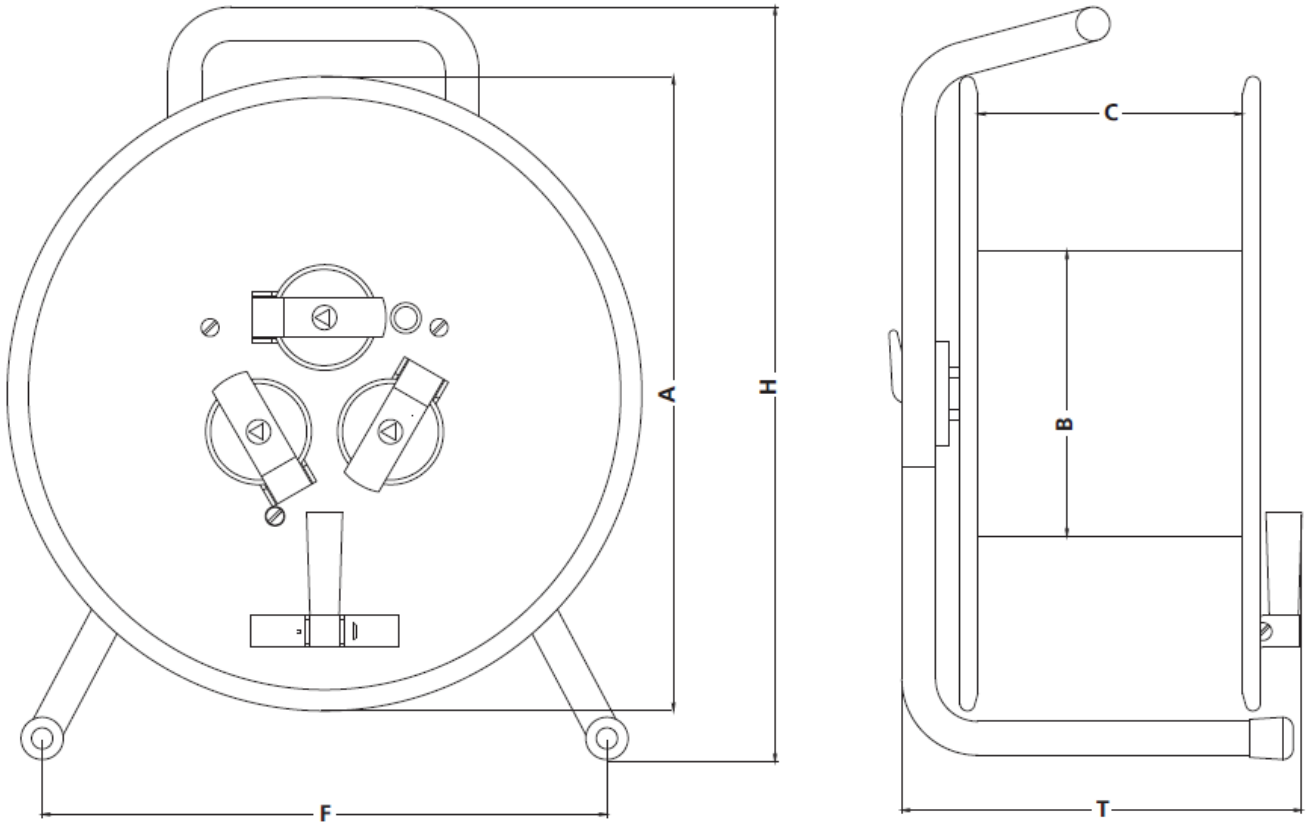

35-5006 CANFORD CABLE DRUM CDP380

Measurements

	mm	Inch
A	385	15.16
B	178	7.01
C	142	5.59
F	300	11.81
H	450	17.72
T	230	9.06

Weight

Kg	lb
3.70	8.16