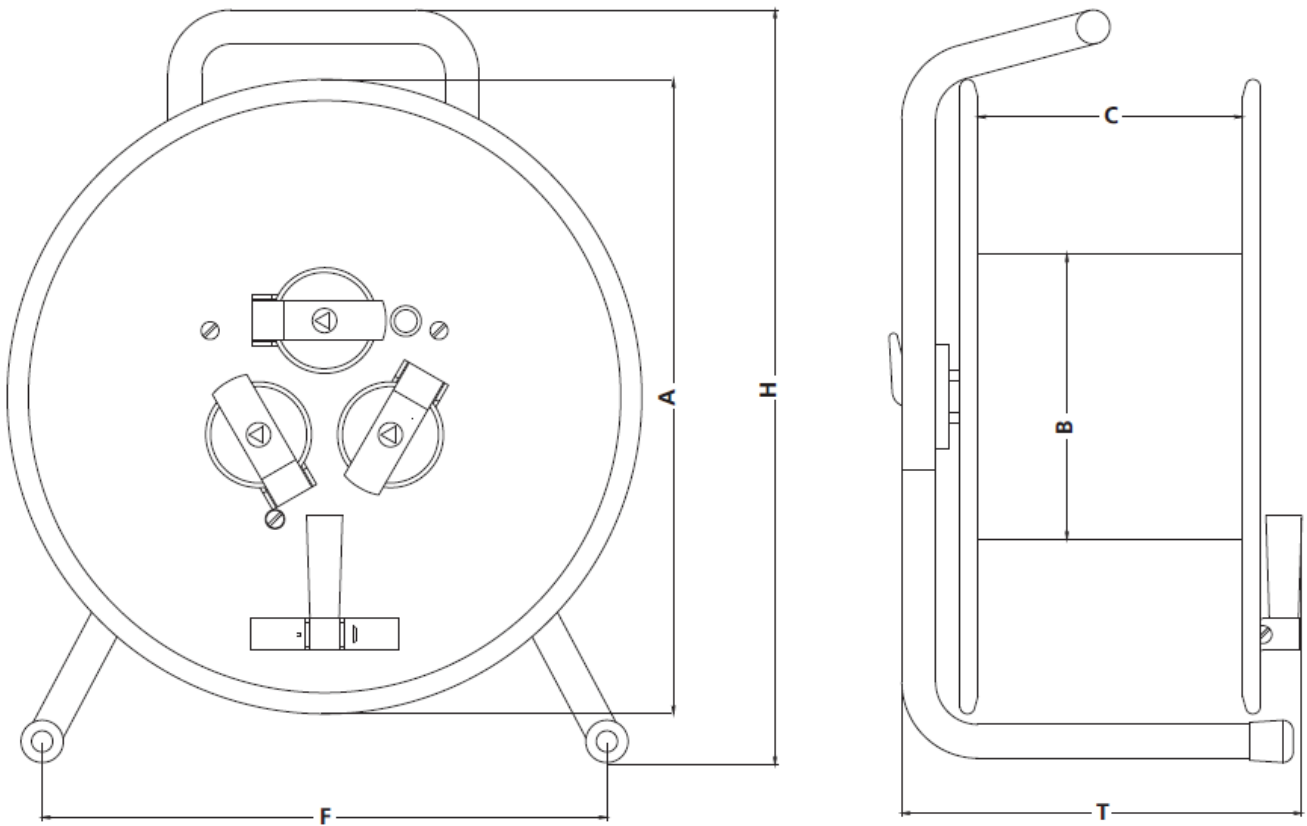

35-5015 CANFORD CABLE DRUM CD381

Measurements

	mm	Inch
A	380	14.96
B	240	9.45
C	170	6.69
F	300	11.81
H	450	17.72
T	250	9.84

Weight

Kg	lb
5.80	12.79