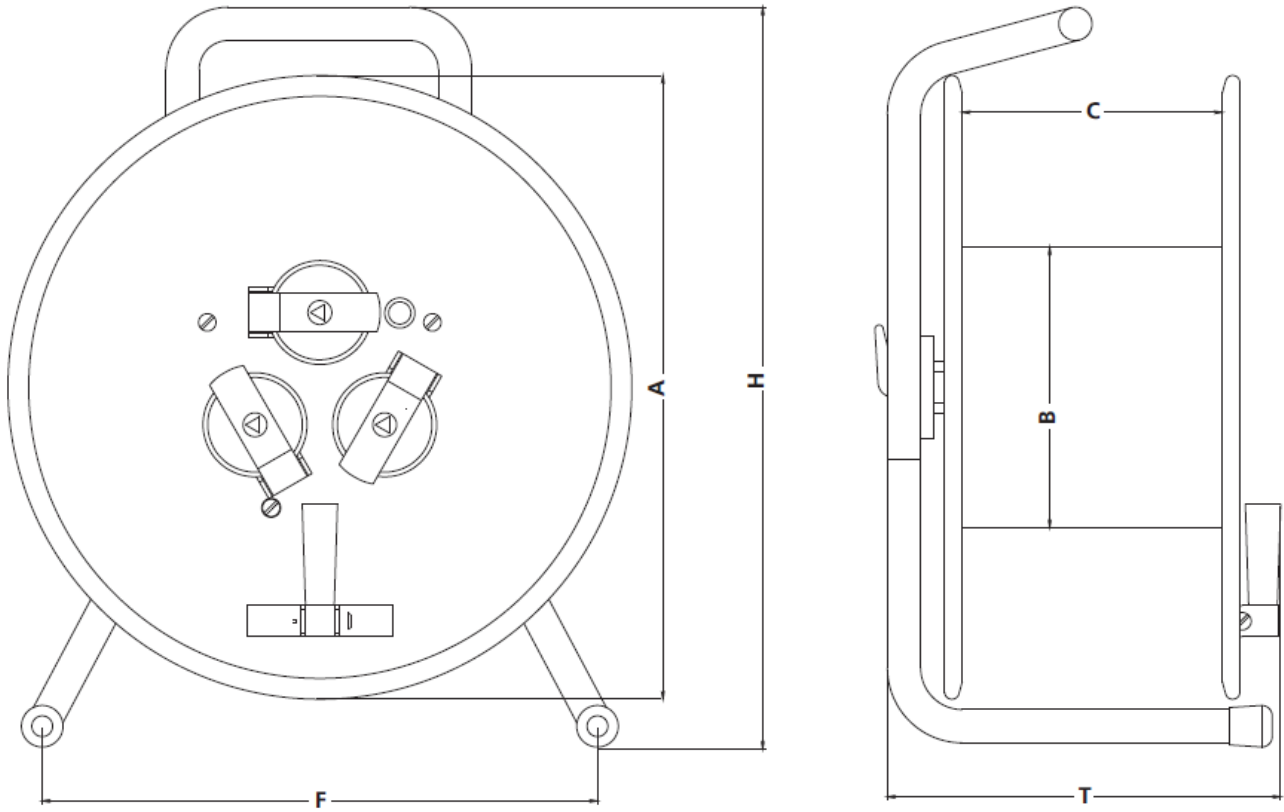

35-5022 CANFORD CABLE DRUM CD380CTS

Measurements

	mm	Inch
A	300	11.81
B	178	7.01
C	142	5.59
F	300	11.81
H	450	17.72
T	230	9.06

Weight

	Kg	lb
	5.30	11.68