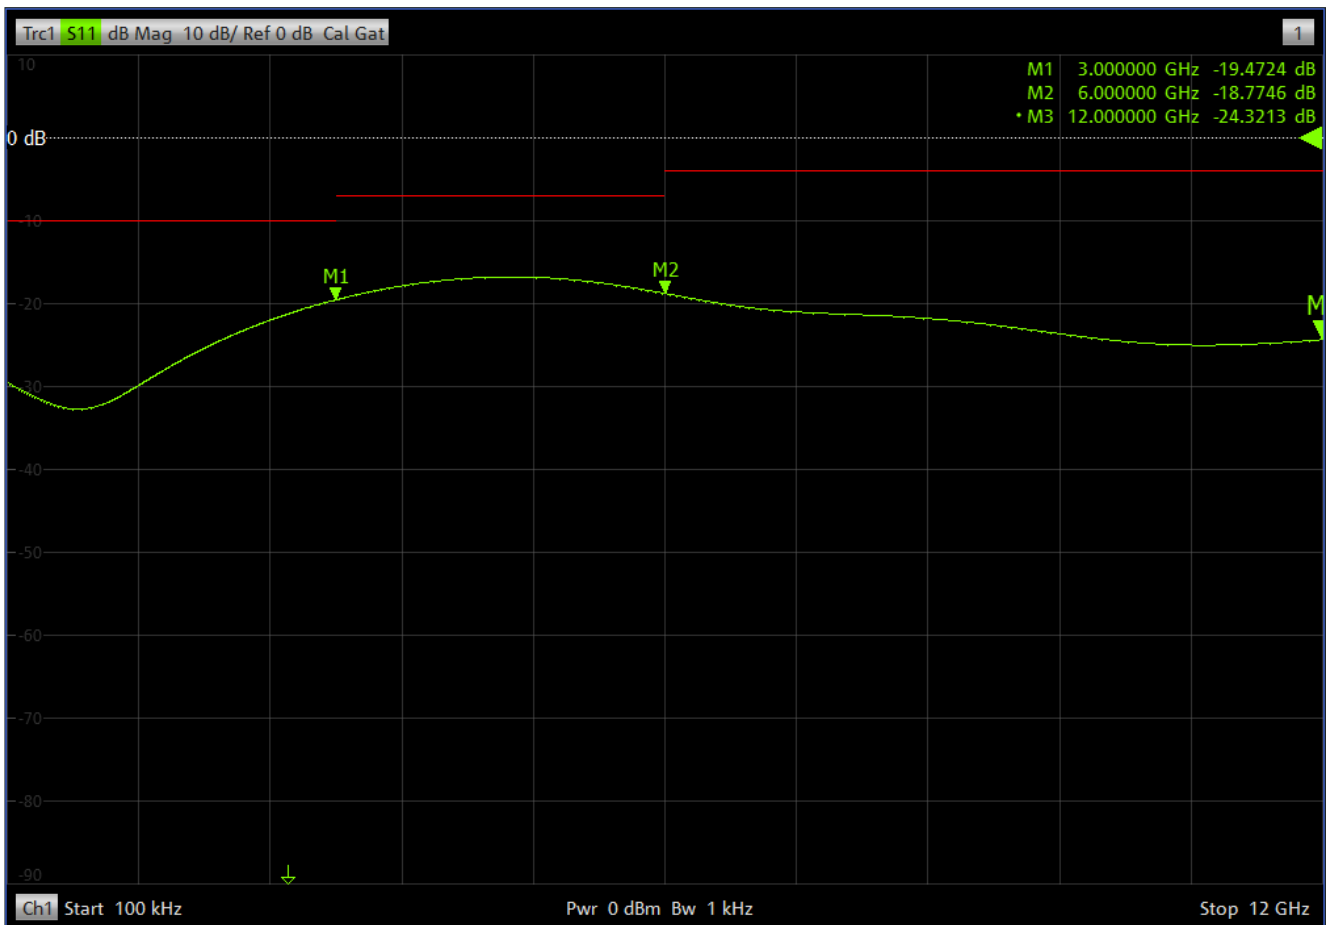

CANFORD microMUSA 12G 4K UHD Very High Density Patch Panels

Mechanical

RoHS3 Compliant	Yes
Mating Cycles (microMusa)	5000
Mating Cycles (micro BNC)	500
Contact Retention	10N max
Un-Coupling Force	25N max

Environmental

Operating Temperature	-30 to +70 Deg C
IP Rating (Mated)	IP30

Materials

Centre Contact	Beryllium Copper
Outer Contact	Phosphor Bronze
Insulator	PTFE
Centre Contact Plating	Gold
Outer Contact Plating	Nickel

Performance

	microMUSA to micro BNC Socket	
Return Loss	3Ghz	-19.47 dB
	6Ghz	-18.78 dB
	12Ghz	-24.32 dB