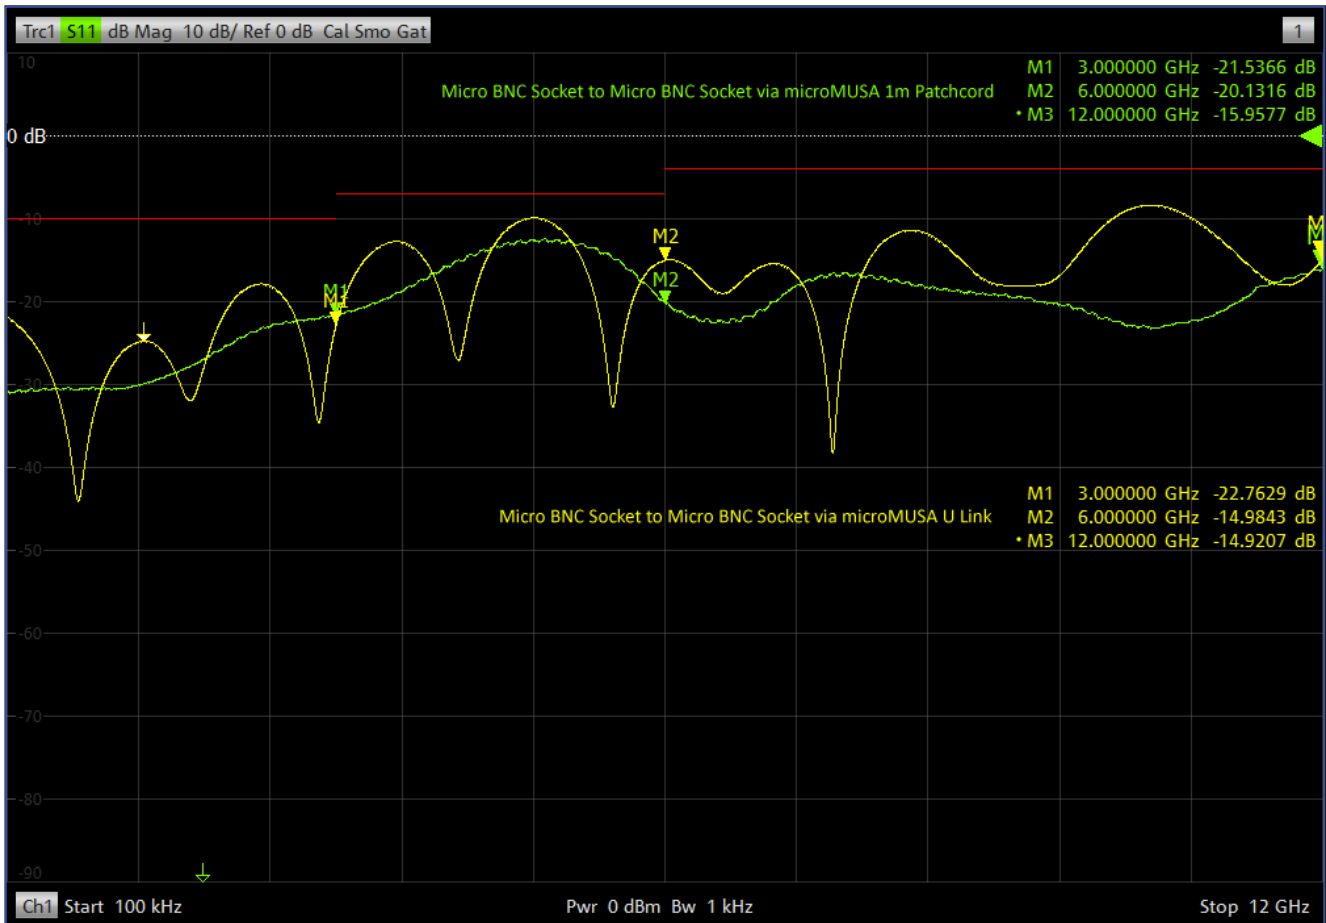

CANFORD microMUSA 12G 4K UHD Very High Density Patch Panels

micro BNC Socket to micro BNC Socket via microMUSA 1m Patchcord

Return Loss	3Ghz	-21.54 dB
	6Ghz	-20.13 dB
	12Ghz	-15.96 dB

micro BNC Socket to micro BNC Socket via microMUSA U Link

Return Loss	3Ghz	-22.76 dB
	6Ghz	-14.98 dB
	12Ghz	-14.92 dB

Dimensions

Width	Standard 19" rack mount
Height	1U (45.45mm)
Depth	180mm from panel to rear lacing bars

Accessories

- 48-4520 CANFORD microMUSA 12G UHD U-LINK, Black
- 48-4521 CANFORD microMUSA 12G UHD U-LINK, Brown
- 48-4522 CANFORD microMUSA 12G UHD U-LINK, Red
- 48-4523 CANFORD microMUSA 12G UHD U-LINK, Orange
- 48-4524 CANFORD microMUSA 12G UHD U-LINK, Yellow
- 48-4525 CANFORD microMUSA 12G UHD U-LINK, Green
- 48-4526 CANFORD microMUSA 12G UHD U-LINK, Blue
- 48-4527 CANFORD microMUSA 12G UHD U-LINK, Violet
- 48-4528 CANFORD microMUSA 12G UHD U-LINK, Grey
- 48-4529 CANFORD microMUSA 12G UHD U-LINK, White