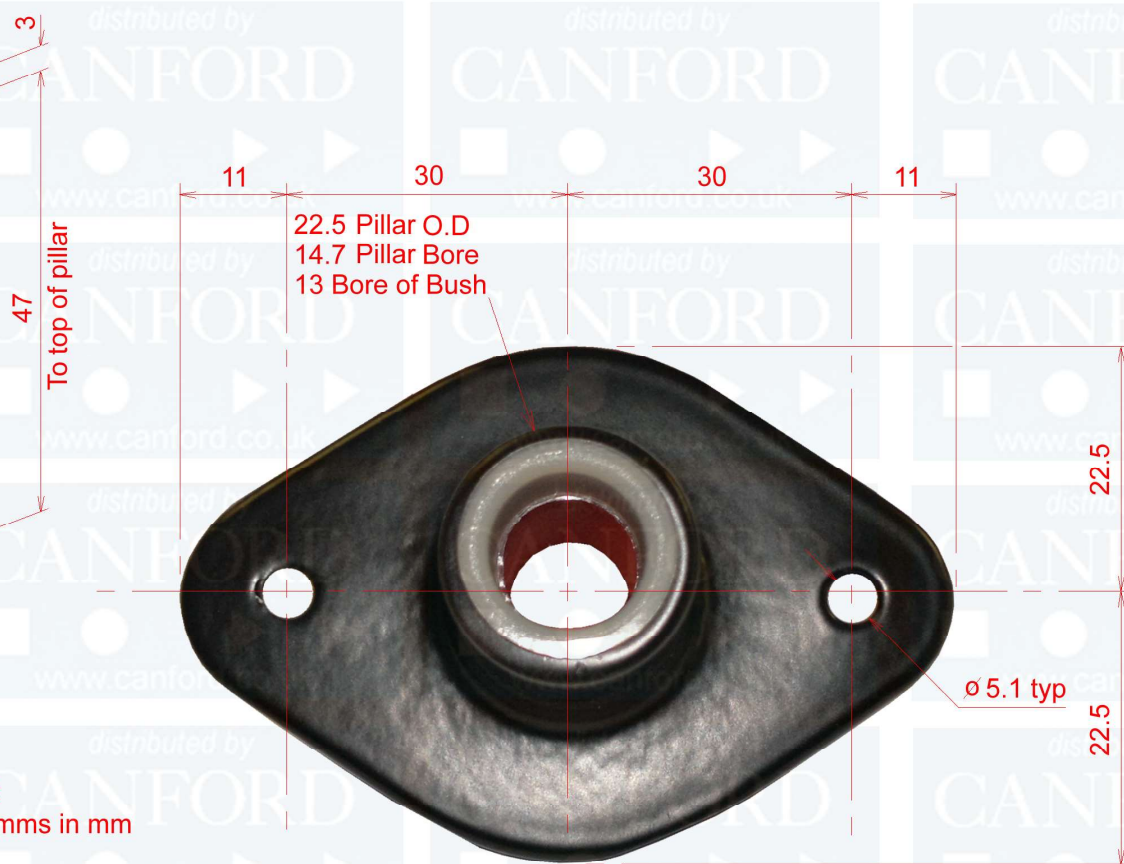

ELEVATION

PLAN

53-002 CANFORD ADJUSTABLE MIC ARM Table bracket