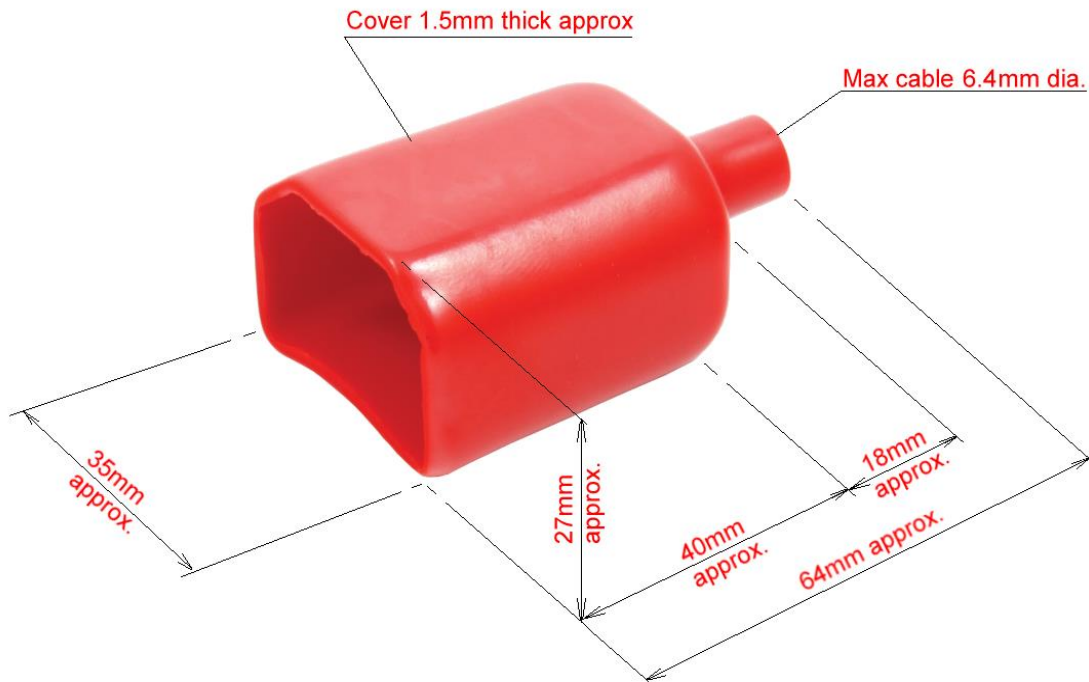

Insulating covers for mains panel mount connectors

42-159 CANFORD REAR INSULATING COVER For IEC AC mains panel connector

Red PVC insulating cover for IEC male inlet panel mount connectors

42-148 IEC MAINS Insulating cover for female panel types

Red PVC insulating cover for IEC female outlet panel mount connectors

Insulating covers for mains panel mount connectors

42-149 IEC MAINS Insulating cover for male panel with fuse type

Black PVC insulating cover for IEC male inlet with fuse panel mount connectors