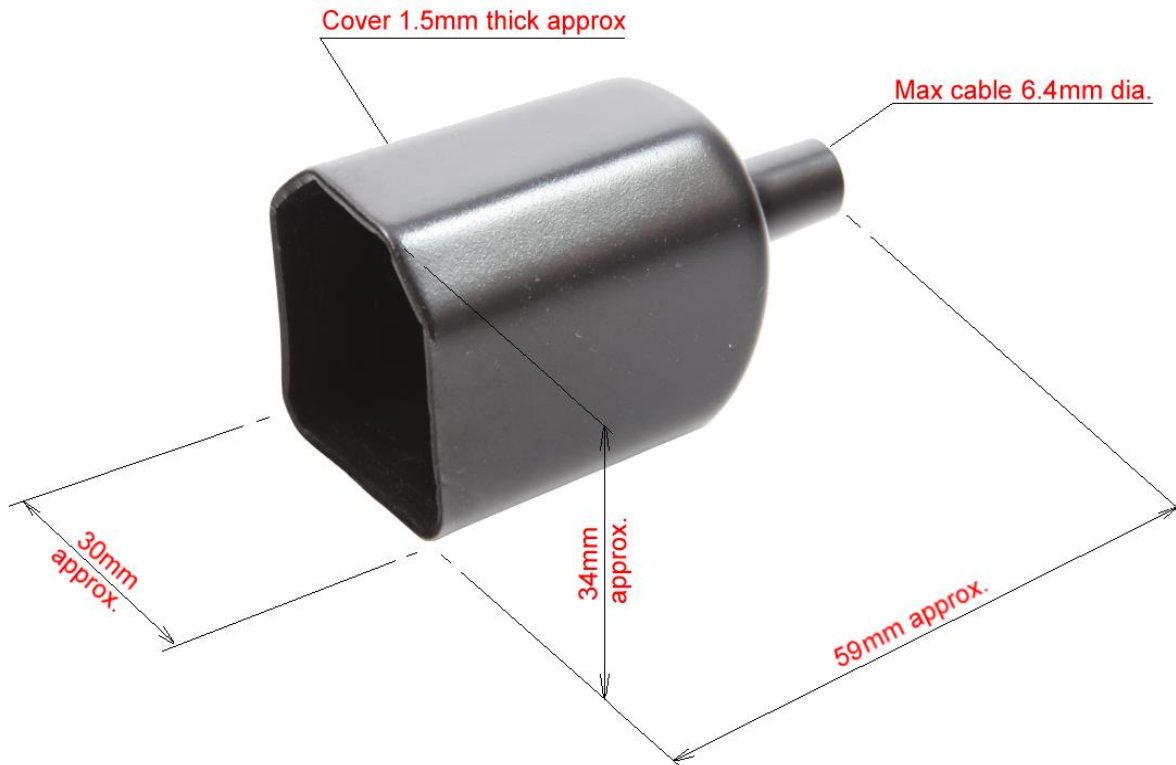

Insulating covers for mains panel mount connectors

42-159 CANFORD REAR INSULATING COVER For IEC AC mains panel connector

Red PVC insulating cover for IEC male inlet panel mount connectors

42-148 IEC MAINS Insulating cover for female panel types

Red PVC insulating cover for IEC female outlet panel mount connectors

Insulating covers for mains panel mount connectors

42-149 IEC MAINS Insulating cover for male panel with fuse type

Black PVC insulating cover for IEC male inlet with fuse panel mount connectors