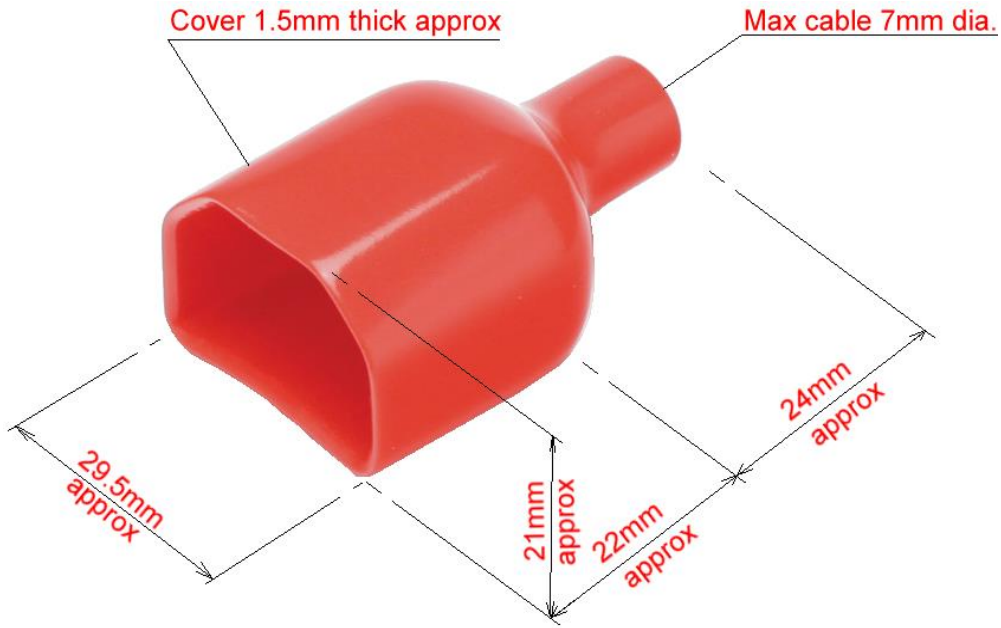

Insulating covers for mains panel mount connectors

42-159 CANFORD REAR INSULATING COVER For IEC AC mains panel connector

Red PVC insulating cover for IEC male inlet panel mount connectors

42-148 IEC MAINS Insulating cover for female panel types

Red PVC insulating cover for IEC female outlet panel mount connectors

Insulating covers for mains panel mount connectors

42-149 IEC MAINS Insulating cover for male panel with fuse type

Black PVC insulating cover for IEC male inlet with fuse panel mount connectors