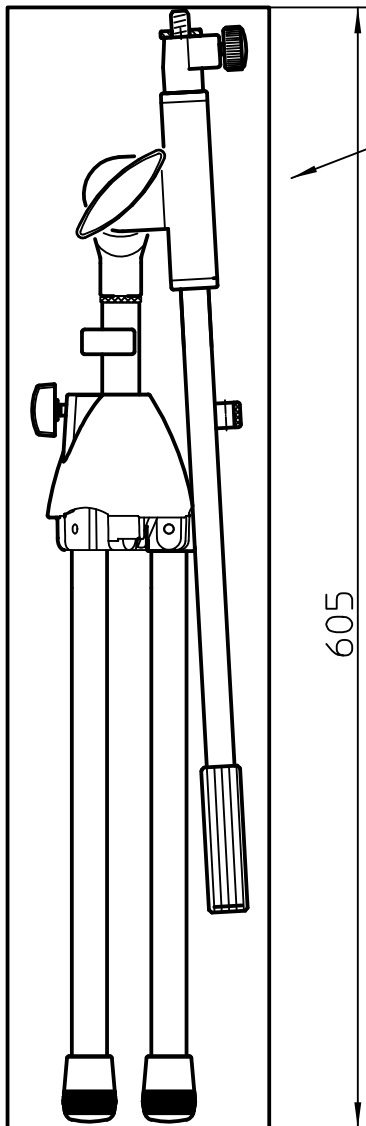

25935-300-55 Microphone stand

- Extremely low version for bass drum
- Infinitely extendable and tiltable swivel arm
- 3/8" connection thread; - weight: 1,7 kg
- Plastic base with three folding feet

Pack size
Arm on it
Arm loose

Bags
10711: 680 x ϕ105 (narrow)
10811: 700 x ϕ120 (wide)