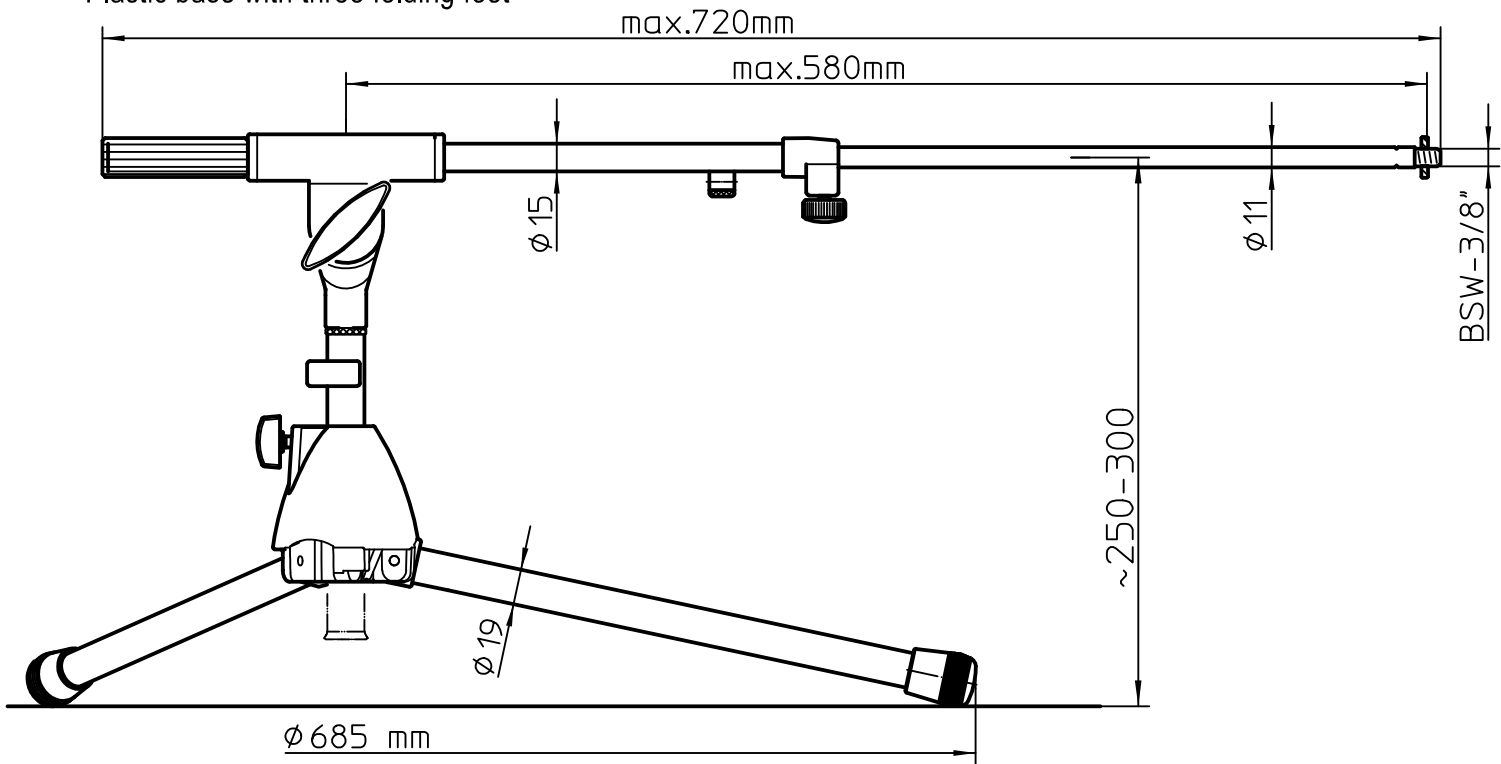

25935-300-55 Microphone stand

- Extremely low version for bass drum
- Infinitely extendable and tiltable swivel arm
- 3/8" connection thread; - weight: 1,7 kg
- Plastic base with three folding feet

Pack size
Arm on it
Arm loose

Bags
10711: 680 x ϕ105 (narrow)
10811: 700 x ϕ120 (wide)