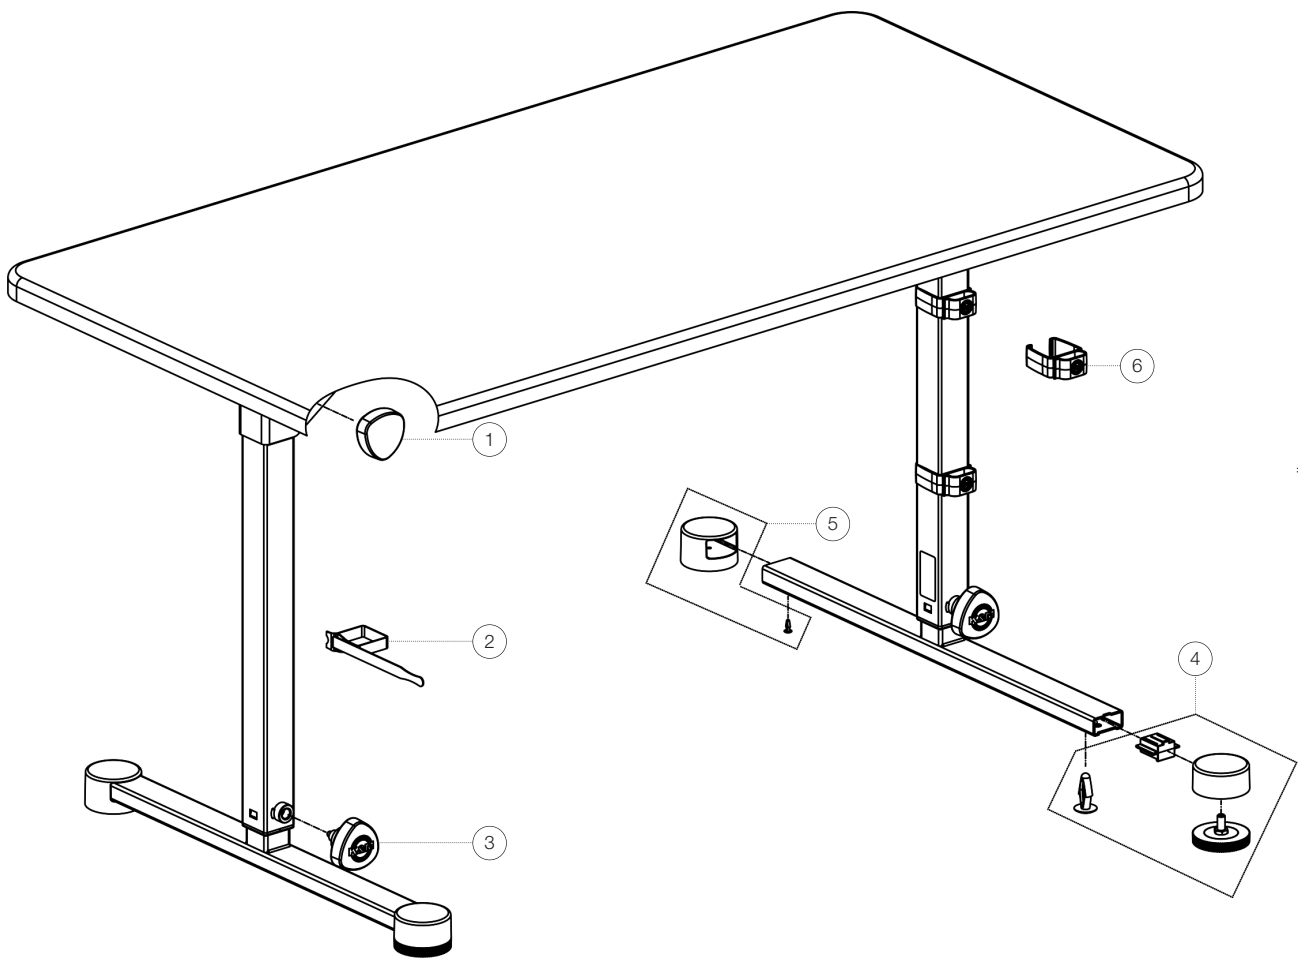

Spare parts list

12170 DJ Desk

12170-000-55 - black

*Rev01

Position	Description	Article No.	Quantity
1	Spring-loaded clamping knob complete	6-18810-1-55	2
2	One-Wrap-Strap 20 x 330 mm	03-22-770-55	1
3	Spring-loaded clamping knob complete with logo	6-18810-2-55	2
4	Levelling end cap	3-00-000-127	2
5	End cap with blind rivet	3-00-000-044	2
6	Cable clamp for »Omega« (set of 2)	18809-000-55	2