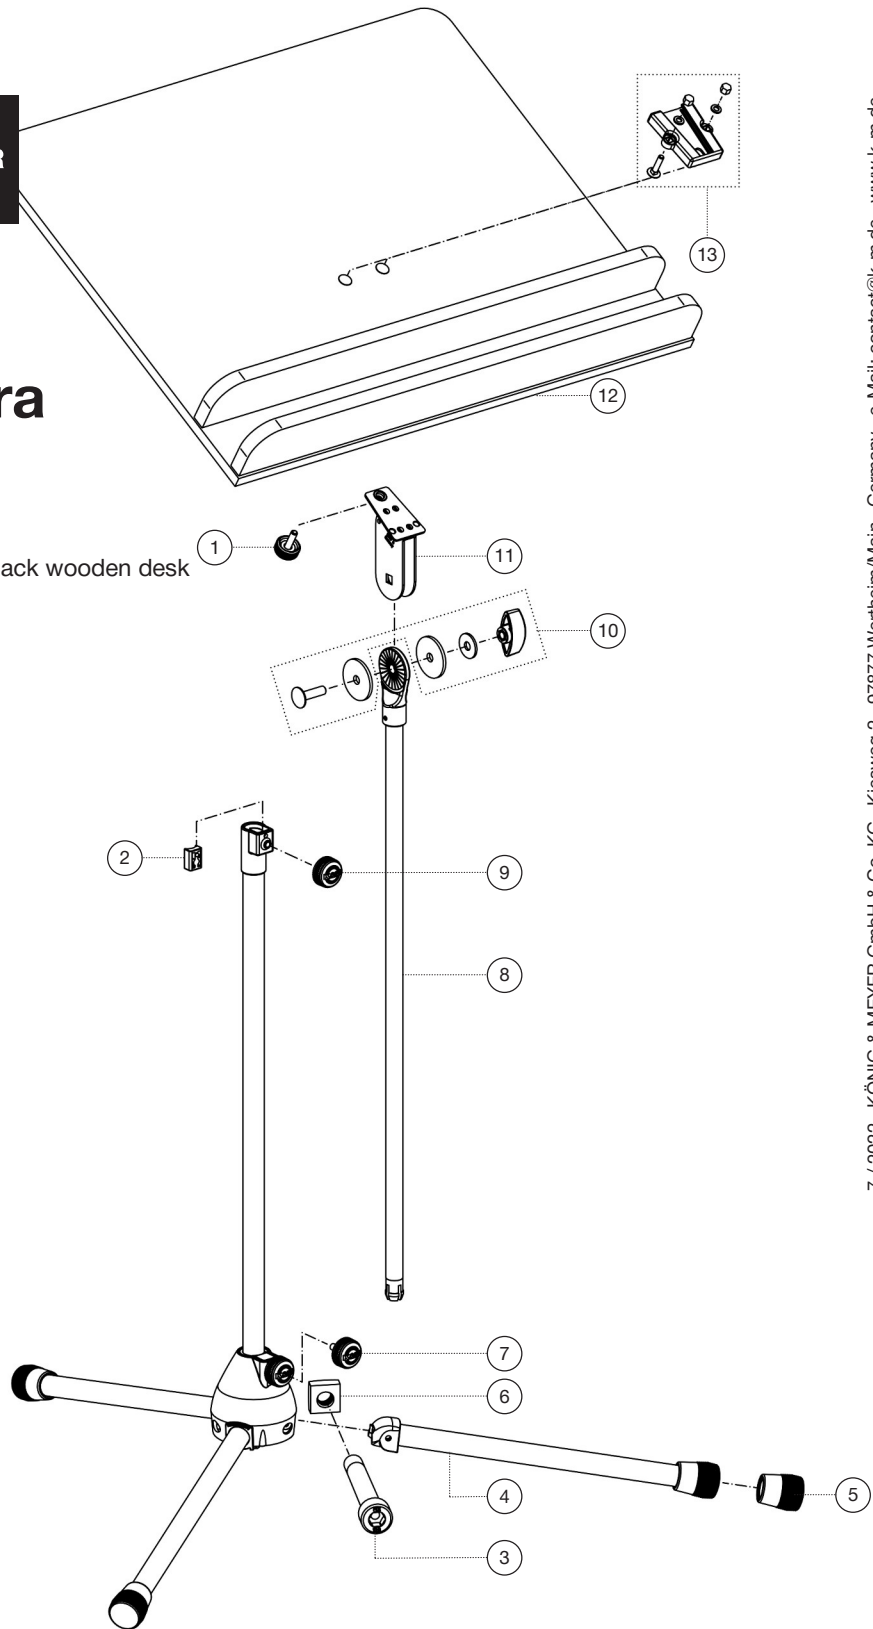

Spare parts list

118/1 Orchestra music stand

11832-000-02 - chrome stand with black wooden desk

*Rev 07

Position	Description	Article No.	Quantity
1	Knurled screw without logo M6 x 22 mm	01-82-837-55	1
2	Clamping element with pin R7,5	01-86-630-55	1
3	Allen screw M5 x 36 mm	03-02-176-29	3
4	Leg tube complete	6-21025-1-02	3
5	End cap	01-84-980-55	3
6	Square nut M5	03-08-210-29	3
7	Knurled screw with logo M6 x 22 mm	01-82-948-55	1
8	Extension tube with swivel head ø16 mm complete	6-11810-3-02	1
9	Knurled screw with logo M6 x 10 mm	01-82-936-55	1
10	Screw connection of the music desk	3-00-000-065	1
11	Tilt connector complete	6-11810-4-55	1
12	Music desk	03-55-285-55	1
13	Accessories bag connecting plate	3-00-000-134	1