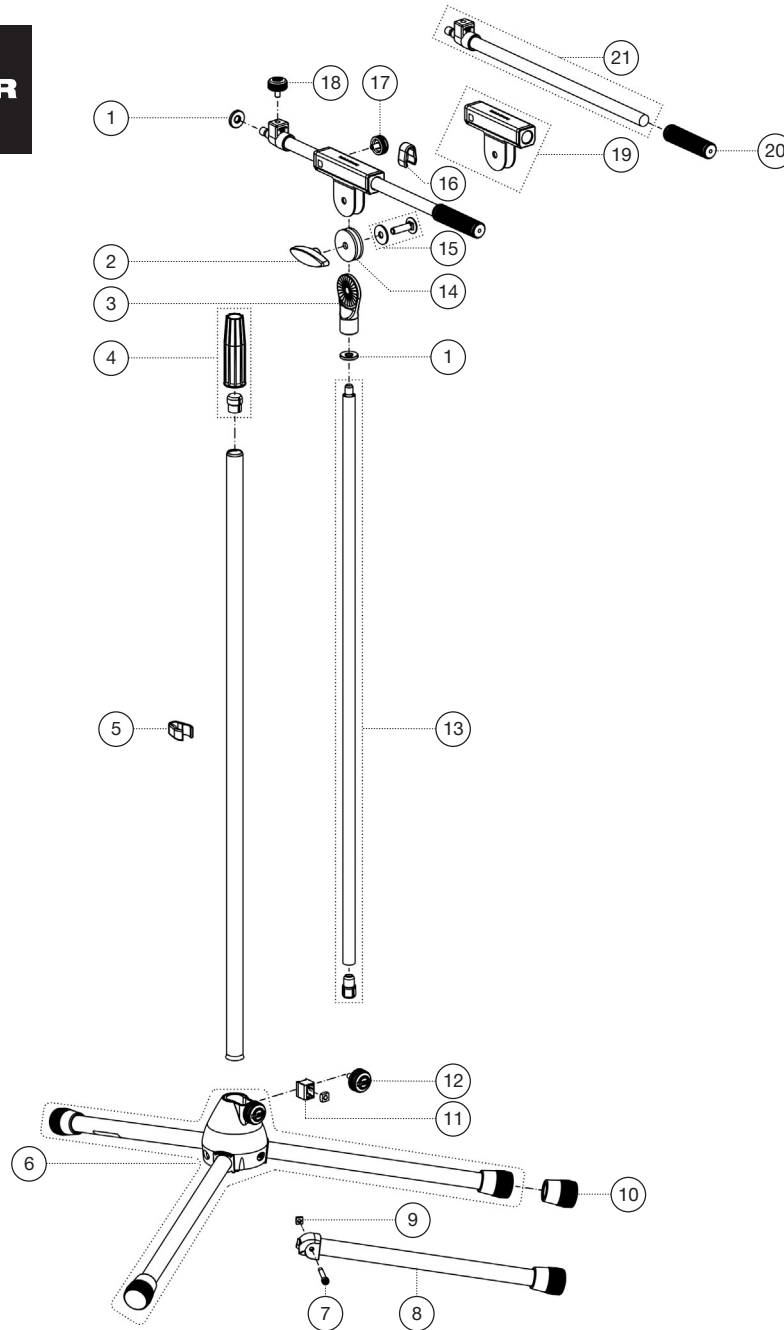

Spare parts list

210/8 Micro- phone stand

21080-300-55 - black

*Rev 07

Position	Description	Article No.	Quantity
1	Aluminum knurled washer	03-31-550-15	2
2	Clamping nut M8	01-83-981-55	1
3	Swivel head 3/8"	02-40-430-55	1
4	Clutch with tension ring	3-00-000-018	1
5	Cable holder ø 20 mm	01-85-970-55	1
6	Base with legs	3-00-000-017	1
7	Cylinder head screw M5 x 36 mm	03-02-176-29	3
8	Foot tube complete	6-21025-1-55	3
9	Square nut M5	03-08-210-29	3
10	End cap	01-84-980-55	3
11	Clamping piece with pin R10 complete	6-86642-1-55	1
12	Knurled screw with logo M6 x 16 mm	01-82-948-55	1
13	Extension tube, plastic stop and threaded bolt	6-21020-1-55	1
14	Rubber washer	03-21-161-55	2
15	Screw connection boom arm	3-00-000-019	1
16	Cable holder ø 15 mm	01-85-960-55	1
17	Knurled screw with logo M6 x 12 mm	01-82-828-55	1
18	Knurled screw with logo M6 x 16 mm	01-82-834-55	1
19	Swivel joint complete	6-27105-1-55	1
20	Boom arm sleeve	01-95-845-55	1
21	Tube combination	3-00-000-146	1