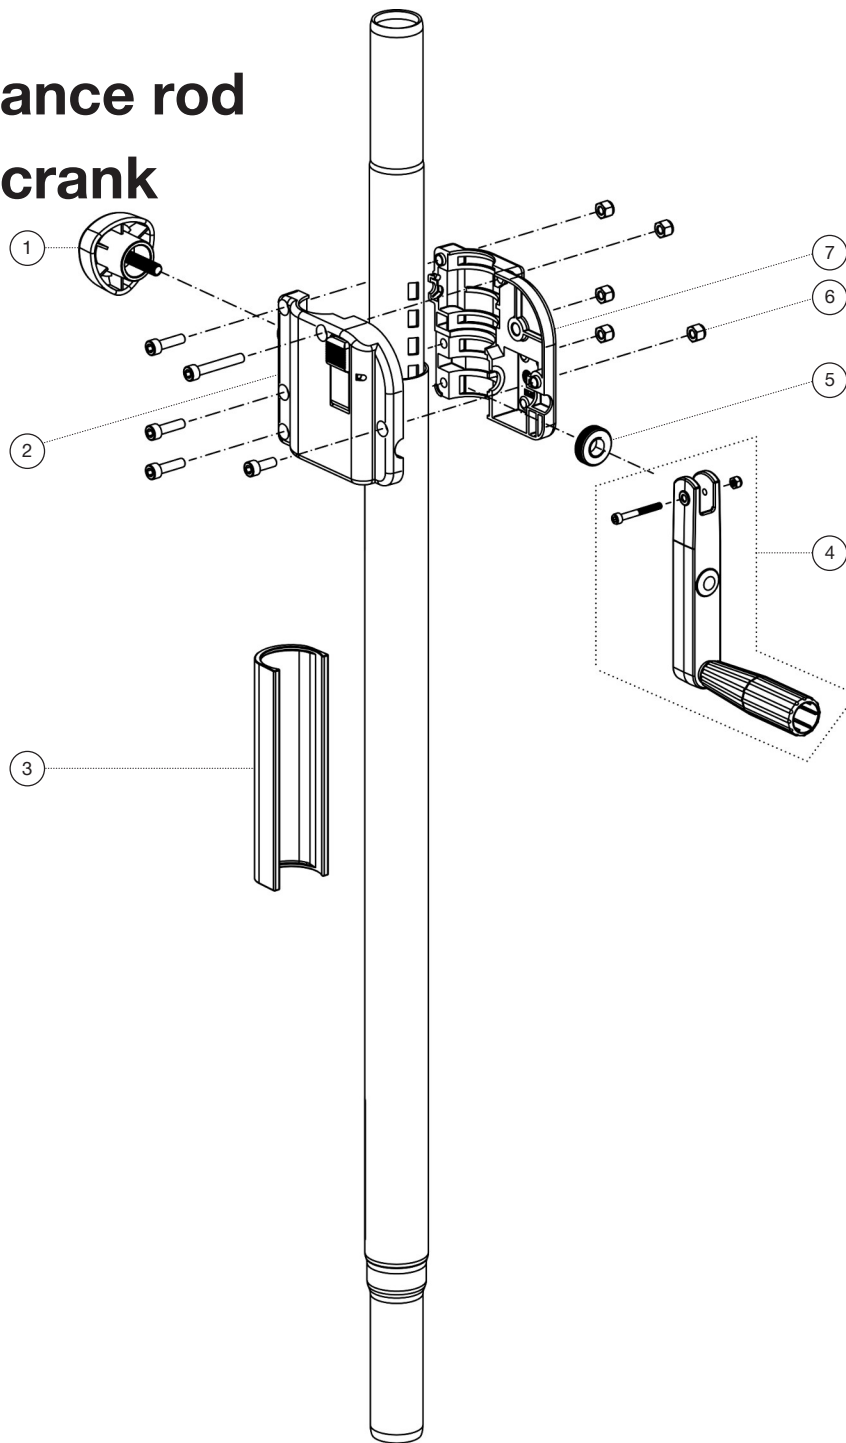

Spare parts list

21338 Distance rod with hand crank

21338-000-55 - black

*Rev 04

Position	Description	Article No.	Quantity
1	Clamping screw with logo M8 x 16/33 mm	01-82-763-55	1
2	Housing half shell left complete	6-21300-13-55	1
3	Clamp collar	01-86-931-55	1
4	Hand crank complete	21303-000-55	1
5	Clamping disk	01-06-450-25	1
6	Screws/nuts M6 on crankcase	3-00-000-015	1
7	Housing half shell right	02-41-752-55	1