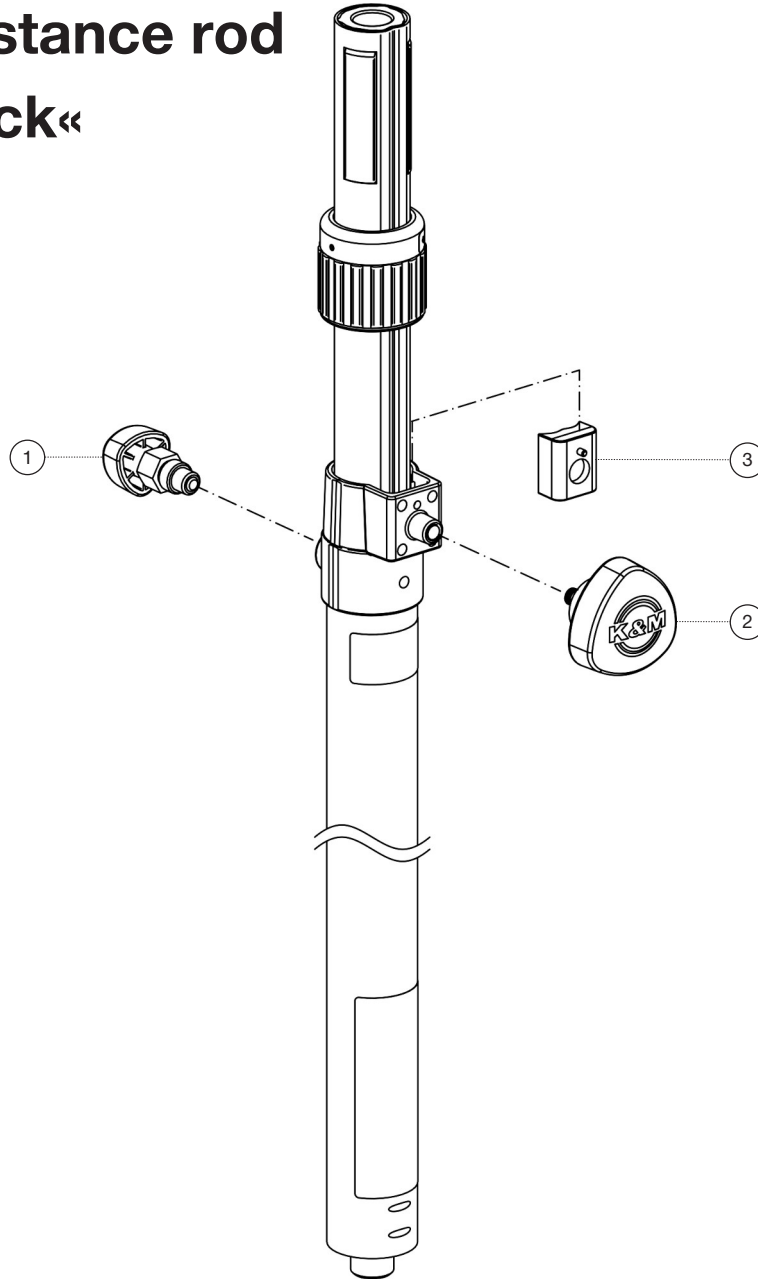

Spare parts list

21368 Distance rod »Ring Lock«

21368-000-55 - black

*Rev 02

Position	Description	Article No.	Quantity
1	Spring-loaded bolt complete	6-21460-5-00	1
2	Clamping screw with logo M8 x 16/33 mm	01-82-763-55	1
3	Clamping element with slot R17	6-86710-1-55	1