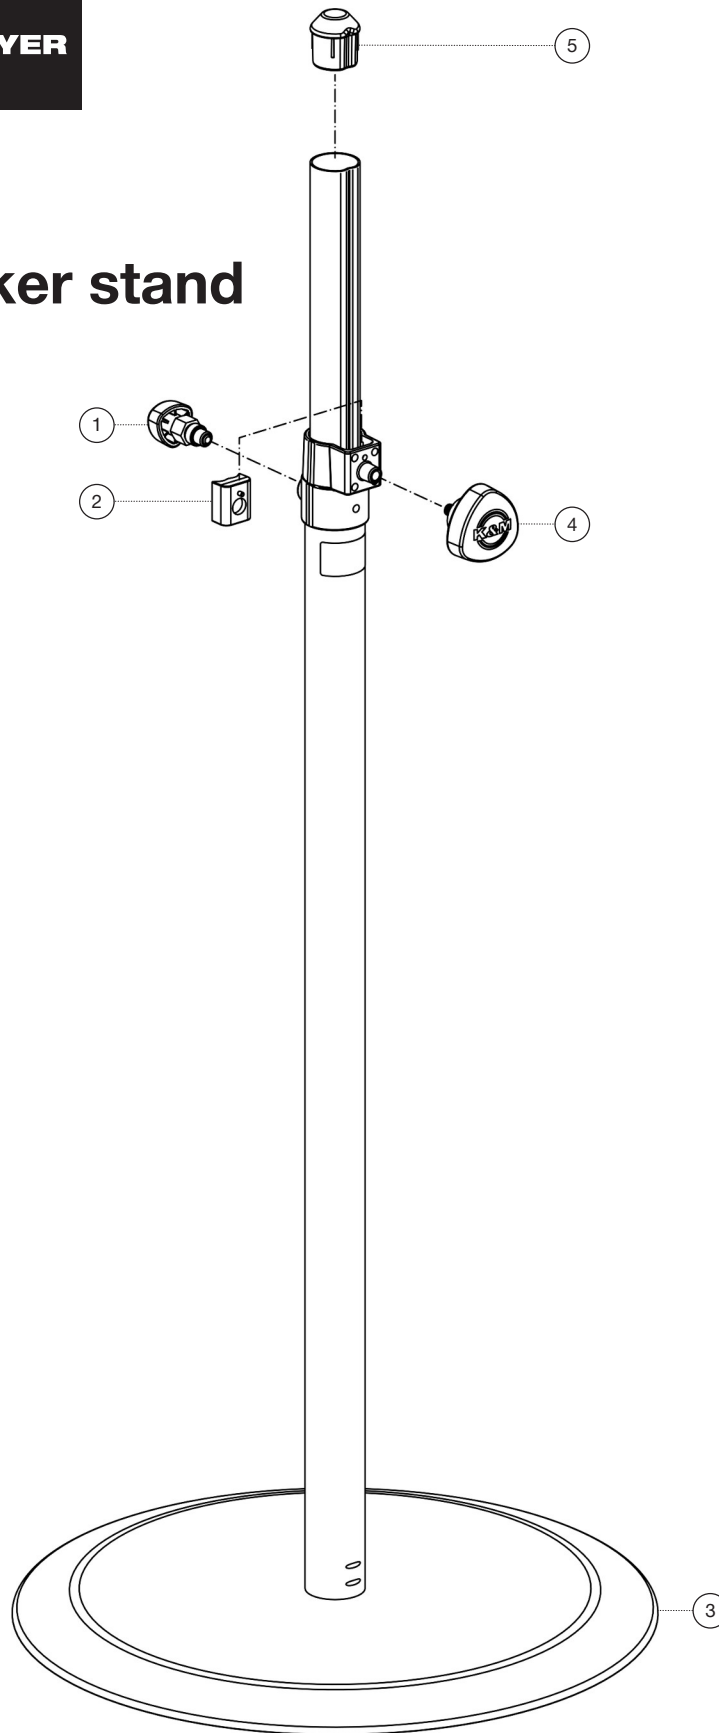

Spare parts list

## 26735 Speaker stand

26735-000-55 - black

\*Rev 02

Position	Description	Article No.	Quantity
1	Spring-loaded bolt complete	<a href="#">6-21460-5-00</a>	1
2	Clamping element with slot R17	<a href="#">6-86710-1-55</a>	1
3	Round cast-iron base ø 450 mm	<a href="#">26700-000-56</a>	1
4	Clamping screw with logo M8 x 16/33 mm	<a href="#">01-82-763-55</a>	1
5	Mounting aid	<a href="#">01-84-995-62</a>	1