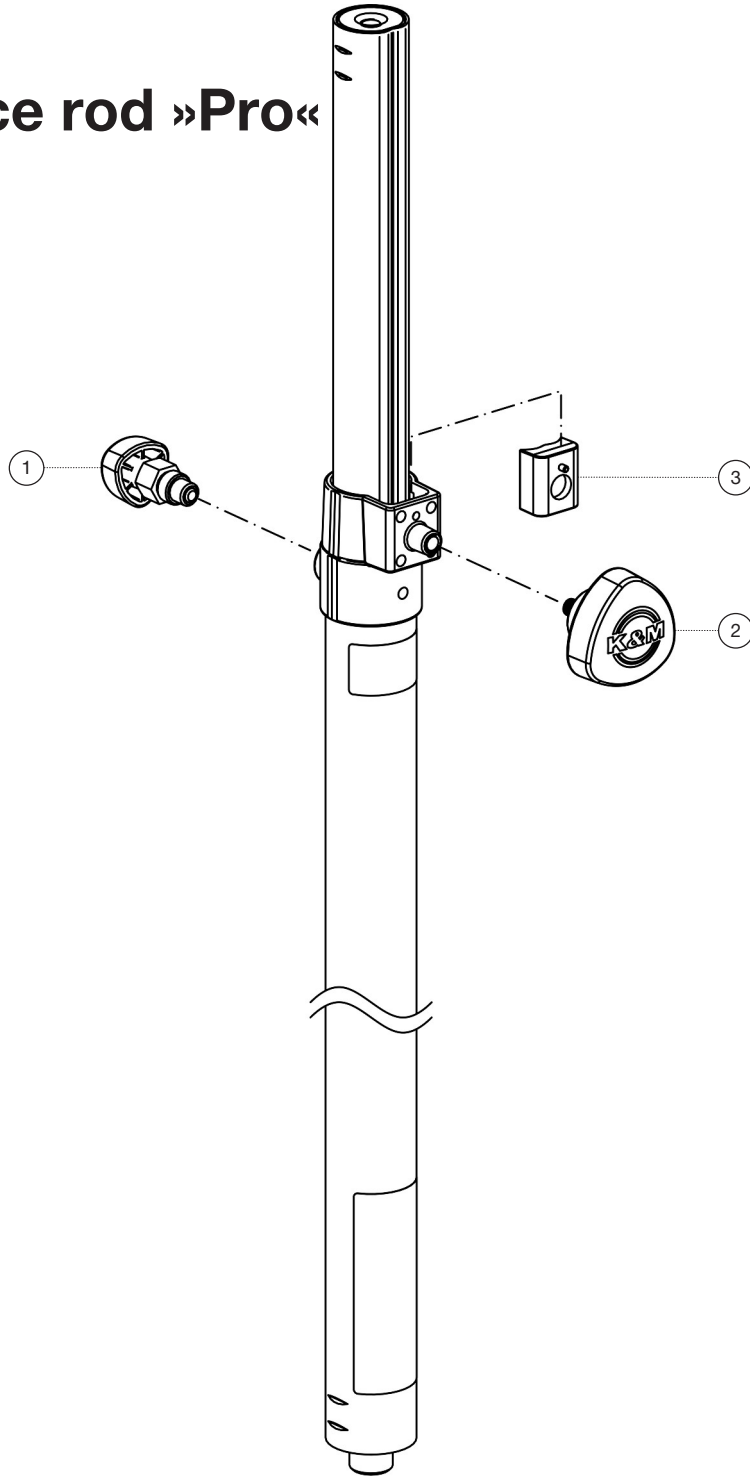

Spare parts list

24626 Distance rod »Pro«

24626-000-76 - pure white

*Rev 01

Position	Description	Article No.	Quantity
1	Spring-loaded bolt complete	6-21460-5-57	1
2	Clamping screw with logo M8 x 16/33 mm	01-82-763-57	1
3	Clamping element with slot R17	6-86710-1-57	1