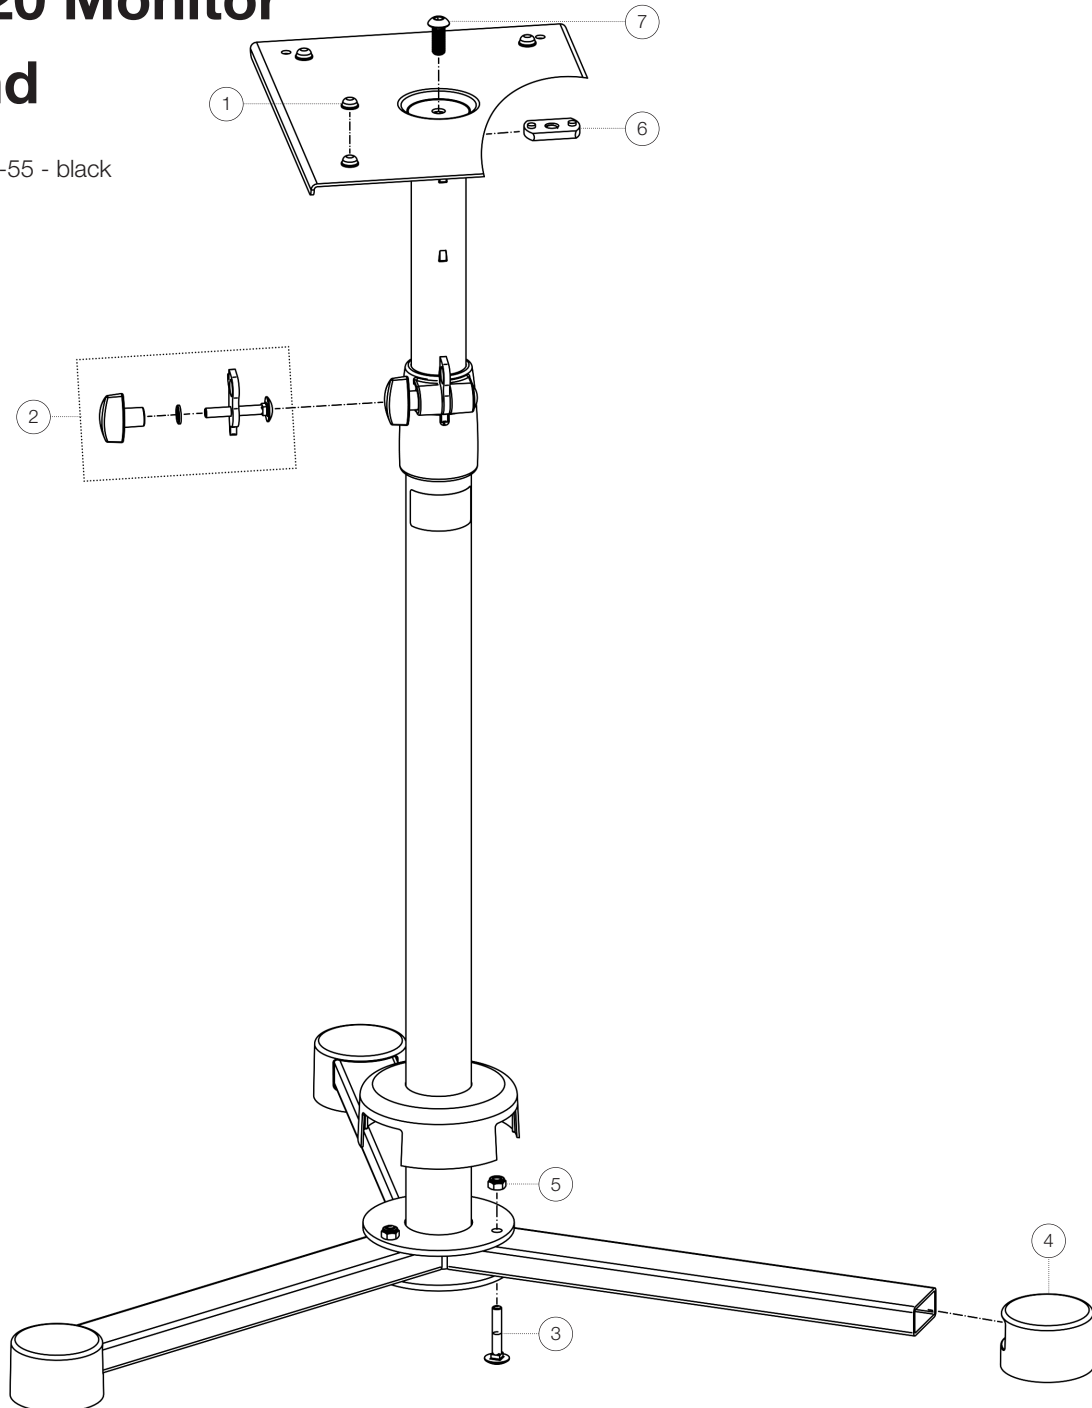

Spare parts list

26720 Monitor stand

26720-022-55 - black

*Rev02

Position	Description	Article No.	Quantity
1	Rubber knobs ø 11 x 5 mm	03-21-011-55	4
2	Screw connection with safety hook	3-00-000-069	1
3	Carriage bolt M6 x 35 mm	03-07-330-29	3
4	End cap	01-84-640-55	3
5	Locking nut M6	03-08-340-29	3
6	Threaded shackle	01-26-010-55	1
7	Hexagon socket flat head screw M8 x 20 mm	03-03-635-29	1