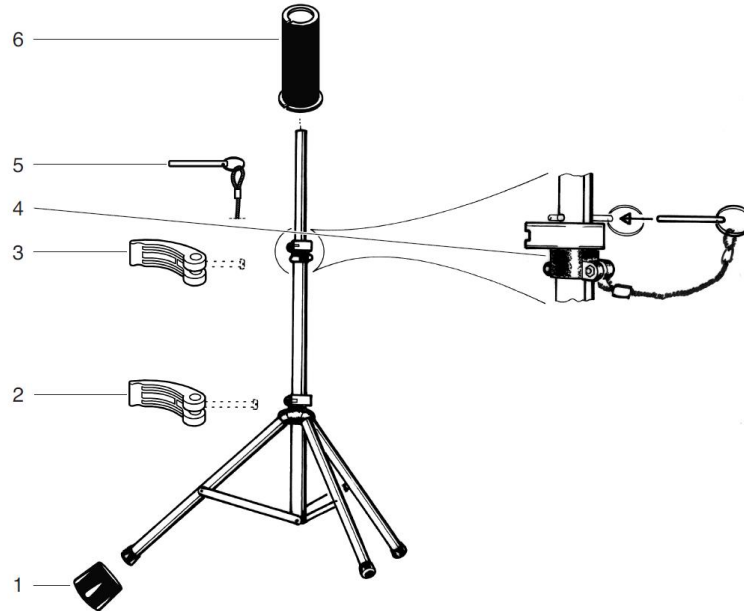

21450 Speaker Stand

21450-000-55 black

Please email enquiries@canford.co.uk for a quotation on items listed as POA.

Drawing position	Description	K&M Article no.	Canford order code
1	end cap	7-214-500155	POA
2	clamping lever	7-214-500363	POA
3	clamping lever	7-214-500263	POA
4	clamping element clp.	7-214-500555	NSR-20637
5	safety pin with cord	03-22-674-00	NSR-31798
6	adapter sleeve	21326-000-55	POA