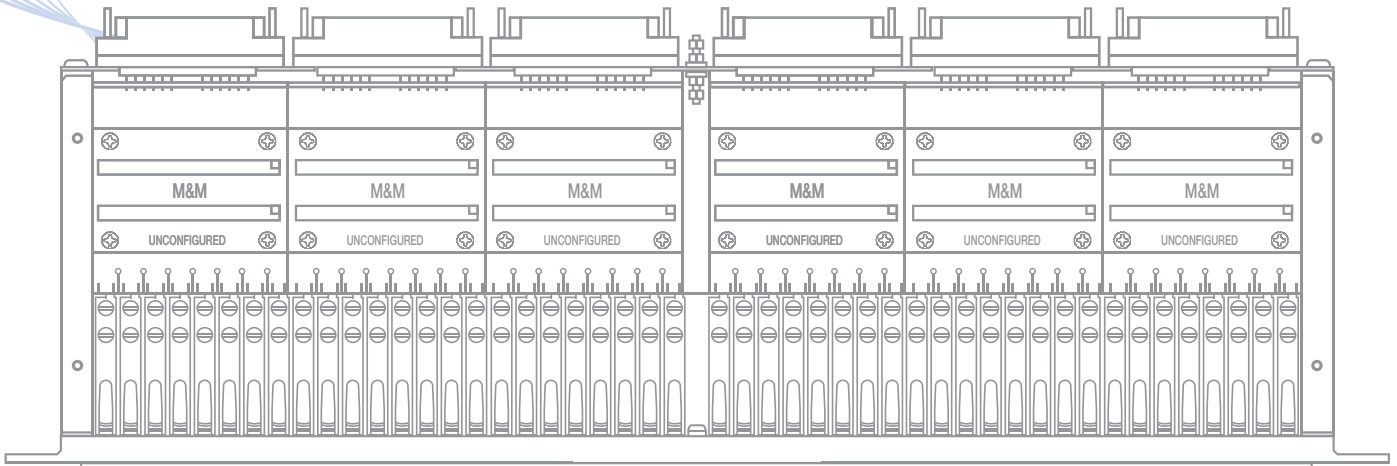

## Technical Specifications all sizes in mm

Example shown:

- 2 rows of 48 Jacks / Equal spaced / Divided Jackfield

Plan view with cover removed

Front view

Rear view (Fleximono 201)

Rear view (Flexster 701)