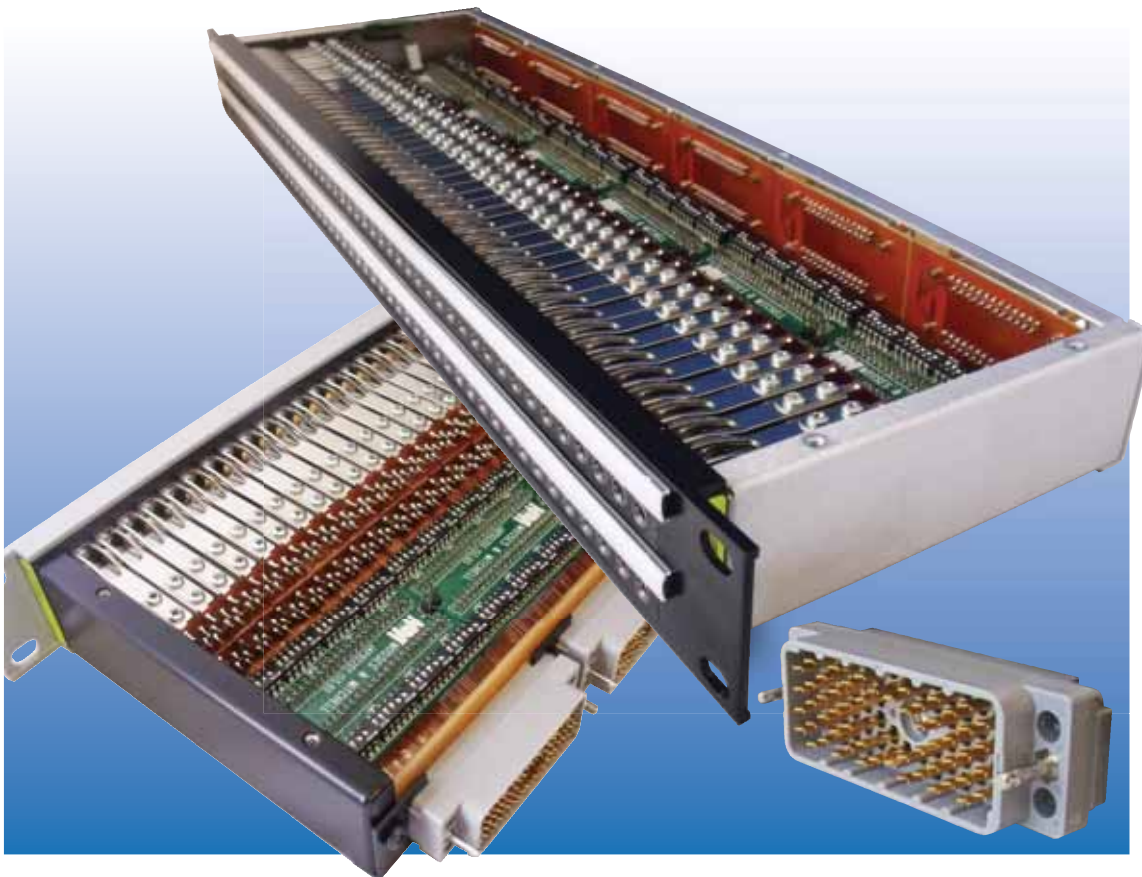

## **Product main features**

- Easily configured/reconfigured for full '5 over 5' Normalled, '3 over 5' Half Normalled or '3 over 3 Jacks' Non-Normalled or combinations of each
- Prewired to simplify installation
- Connectorised to speed up installation/removal
- Earth linking or bussing available to chassis or isolated earth
- Suitable for use with analogue digital audio
- Available equal or stereo spaced
- Available in 1u
- Cross talk measurements out-perform conventional wired fields
- Clip on designation strip

- 6 x 56 way male edac's - can also be made with female edac's
- Flexi-Patch Jackfield (closed unit) pin out option 1 FLEXIMONO 201

- 6 x 56 way male edac's - can also be made with female edac's
- Flexi-Patch Jackfield (closed unit) pin out option 2 FLEXSTER 701