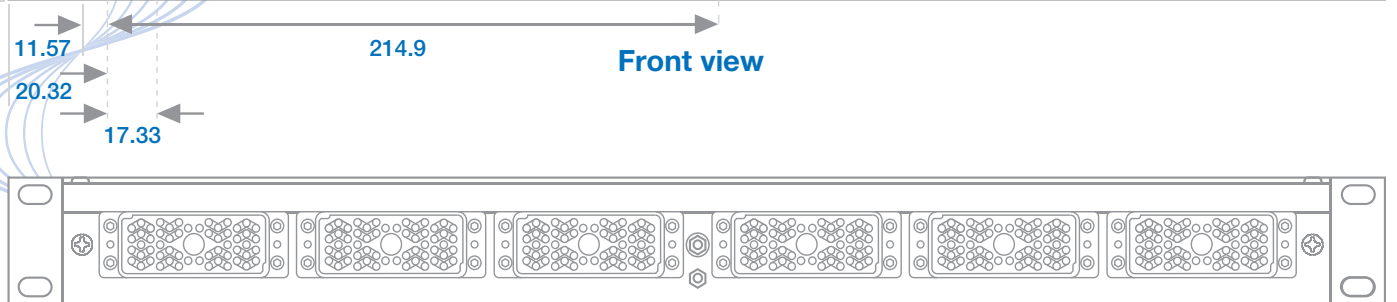

## Technical Specifications all sizes in mm

Example shown:

- 2 rows of 48 Jacks / Equal spaced / Divided Jackfield

Plan view with cover removed

Front view

Rear view (Fleximono 201)

Rear view (Flexster 701)