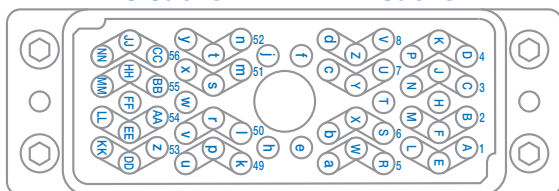

Fleximono 201

C Jacks

AB Jacks