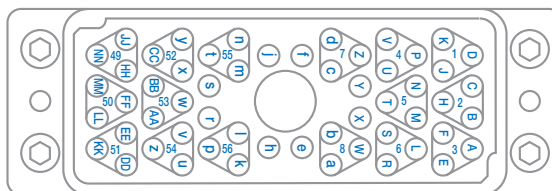

## Fleximono 201

C Jacks

AB Jacks

## Flexster 701

C Jacks

AB Jacks

T = TIP R = RING S = SLEEVE

T = TIP R = RING S = SLEEVE

Side view