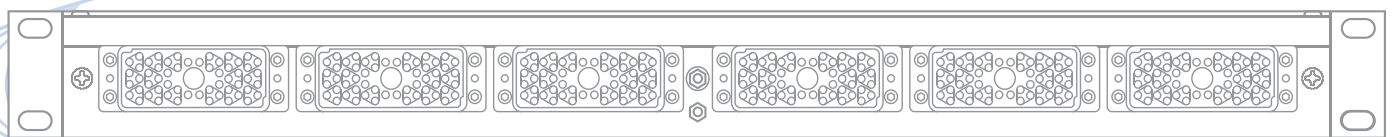

## Technical Specifications all sizes in mm

Example shown:

- 2 rows of 48 Jacks / Equal spaced / Divided Jackfield

Plan view with cover removed

Front view

Rear view (Fleximono 201)

Rear view (Flexster 701)