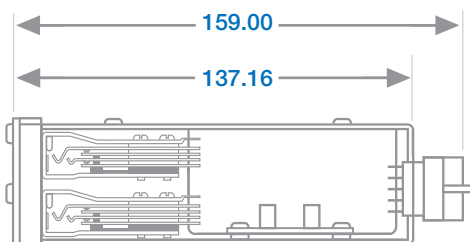

## Flexster 701

C Jacks

AB Jacks

T = TIP R = RING S = SLEEVE

T = TIP R = RING S = SLEEVE

Side view

### C Jacks (bottom row)

49 50 51 52 53 54 55 56