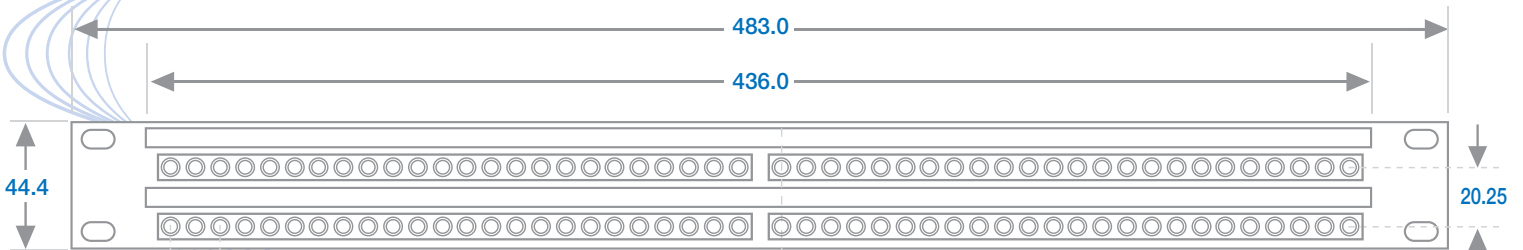

## Technical Specifications all sizes in mm

Example shown:

- 2 rows of 48 Jacks / Equal spaced / Divided Jackfield

Plan view with cover removed

Front view

Rear view (Fleximono 201)

Rear view (Flexster 701)