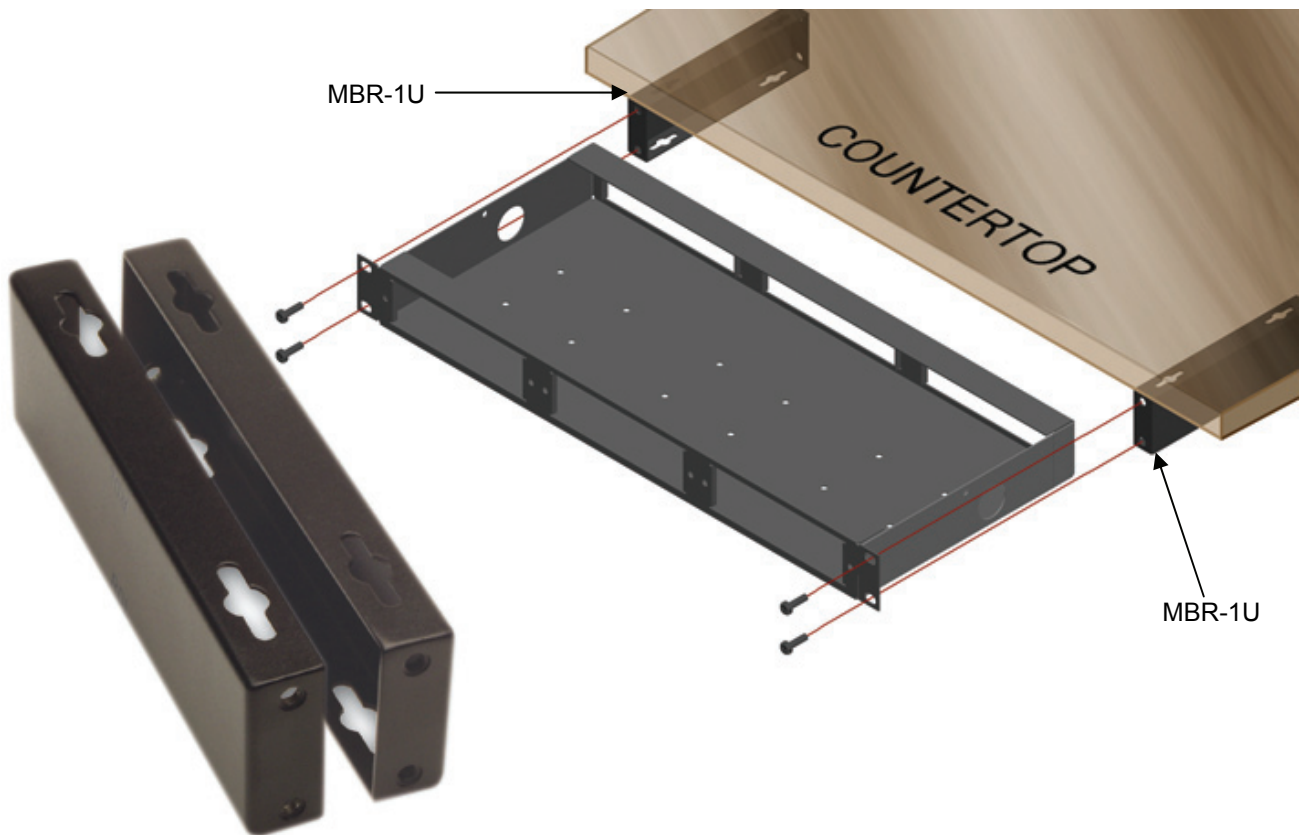

RDL[®]
Radio Design Labs

SPECIALISTS IN PRACTICAL PRECISION ENGINEERING™

ACCESSORIES

Model MBR-1U

19" Mounting Bracket - Mount 1 RU product under a shelf

The MBR-1U mounting kit contains two brackets designed to mount to any flat surface or under a shelf. The brackets hold standard 19" rack mounted equipment 1RU in height. Threads for either US #10-32 or metric M5 rack screws are provided. The MBR-1U is ideal for mounting RDL racking accessories and many 1RU industry products.