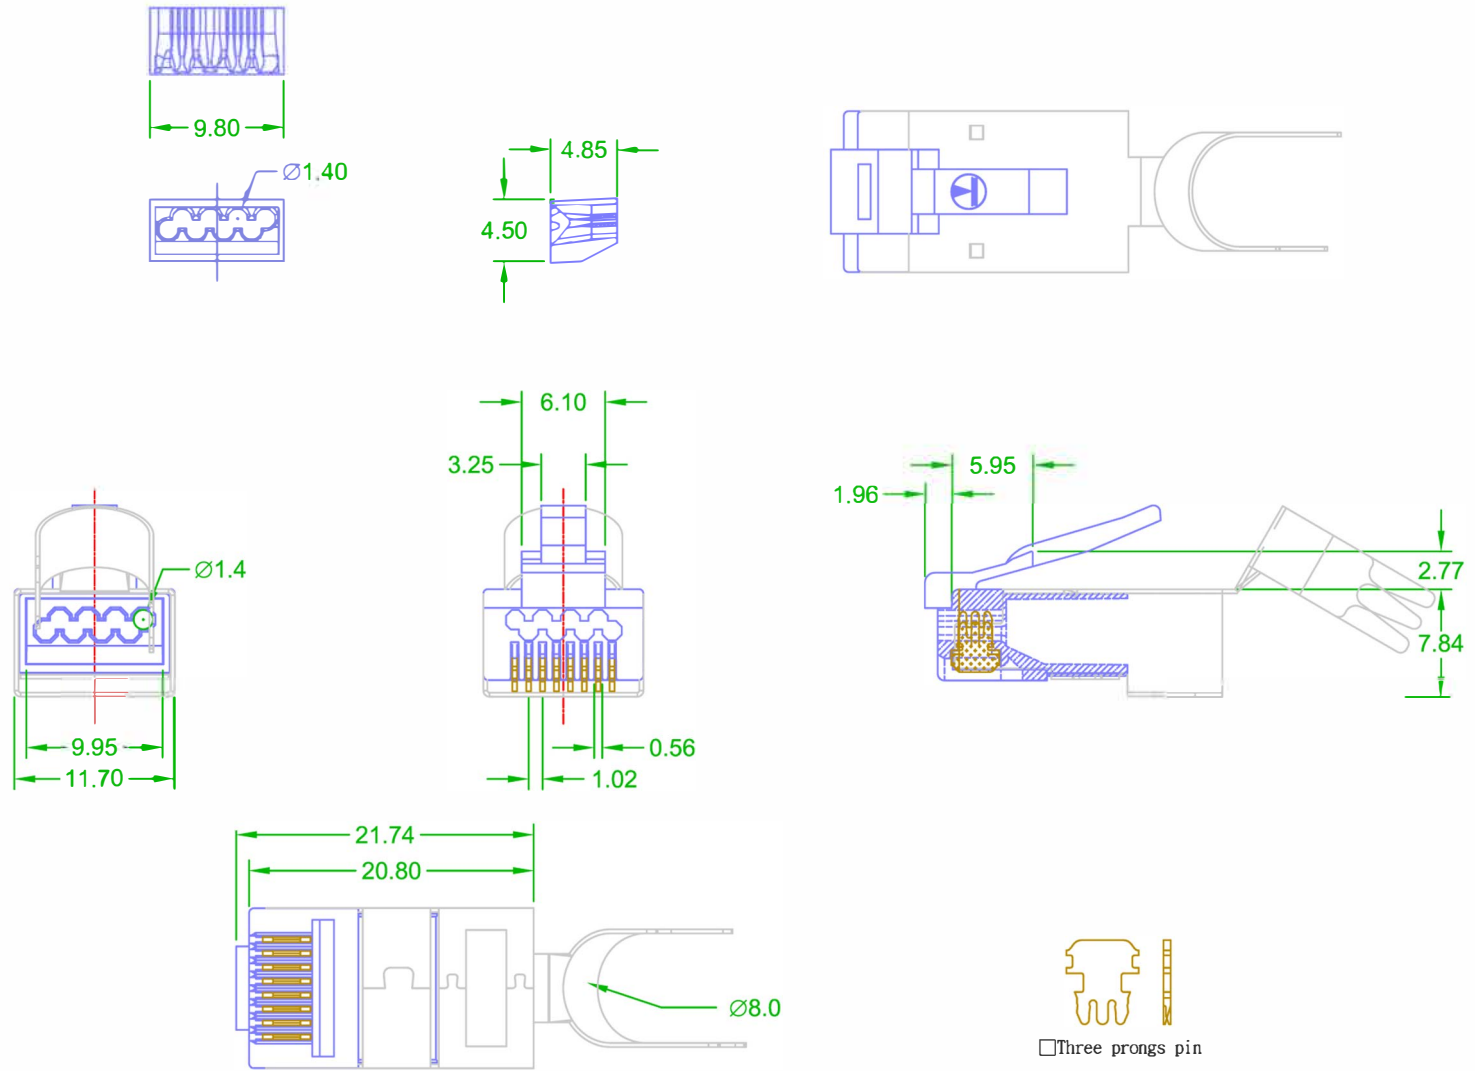

SPEEDY RJ45

ROHS Compliant

Code: PGSPDY3

15/11/2022

NOTE TOL: ± 0.1