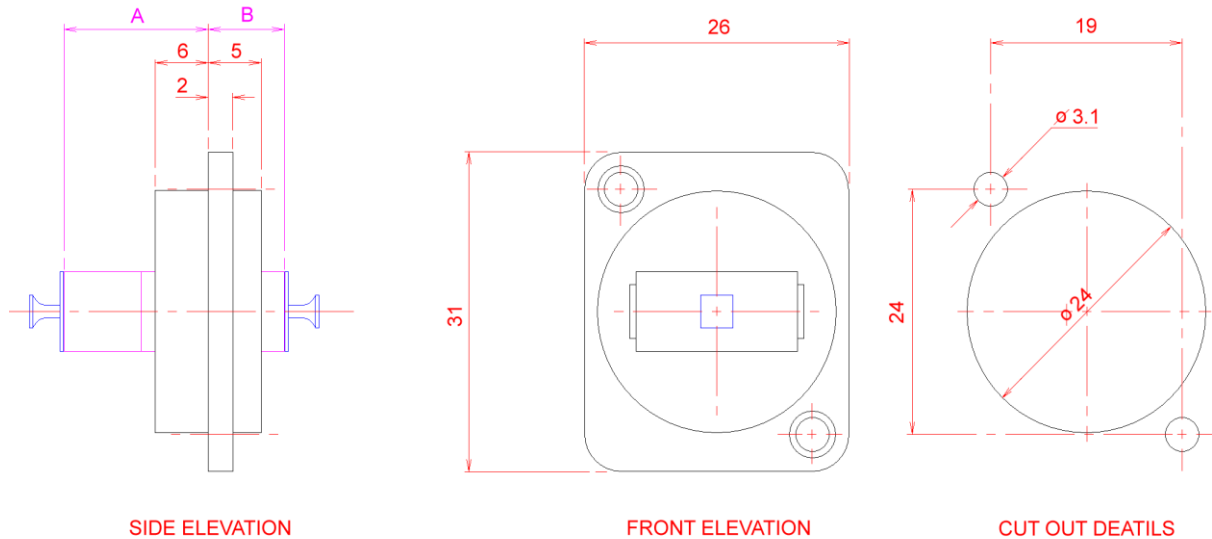

## SENKO FIBRE OPTIC FEEDTHROUGH COUPLERS - Dimensions

SIDE ELEVATION

FRONT ELEVATION

CUT OUT DEATILS

All dimensions in mm

Not To Scale

	A	B
LC Feedthrough	22	7
SC Feedthrough	21	7
ST Feedthrough	11	13
E2000 Feedthrough	26	14

Dimension A & B from back of universal plate to connector extremity, (dust cap removed).

LC & SC feedthrough, front dustcap on 40mm long plastic captive strap.

ST feedthrough, front dustcap on 60mm long chain.