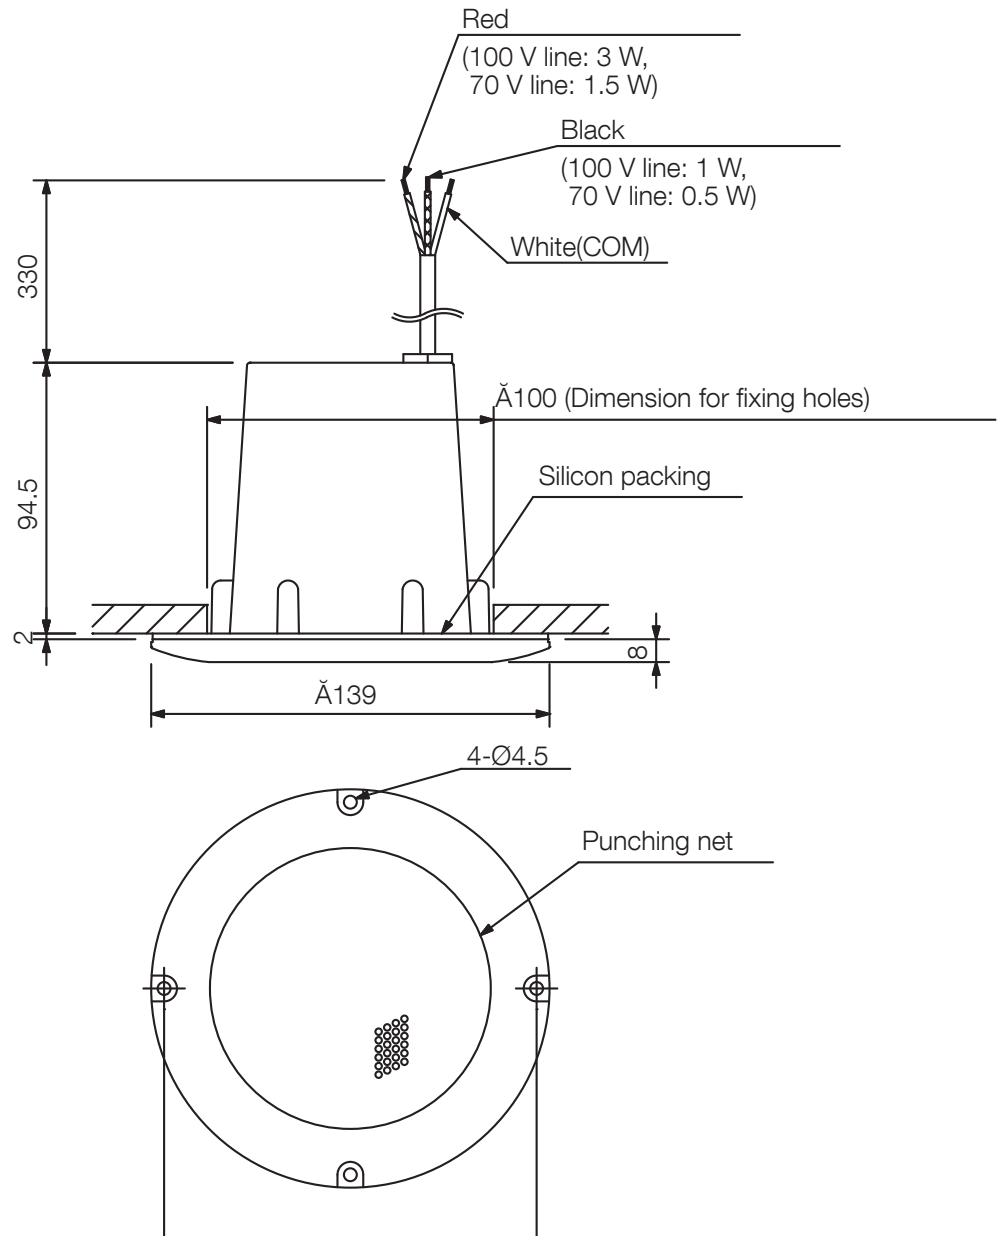

# PC-3CL

CEILING SPEAKER

The PC-3CL is a completely-sealed, flush-mounted ceiling speaker made up of a high power handling, splash-proof, small full-range speaker employing a plastic film diaphragm. Its chemical-resistant grille makes the speaker ideal for use in clean rooms, hospital operation rooms, and hot and humid locations such as bath rooms and wet sauna rooms.

## Specifications

Dimensions (W x H x D)	x 104,5
Dimensions (ø x D)	139 x 104,5 mm
Finish	Alloy-coated ABS resin, traffic white (RAL 9016 or equivalent),
Operating temperature	-20 °C to +60 °C

# PC-3CL

CEILING SPEAKER

Appearance

UNIT:mm

SCALE:1/3