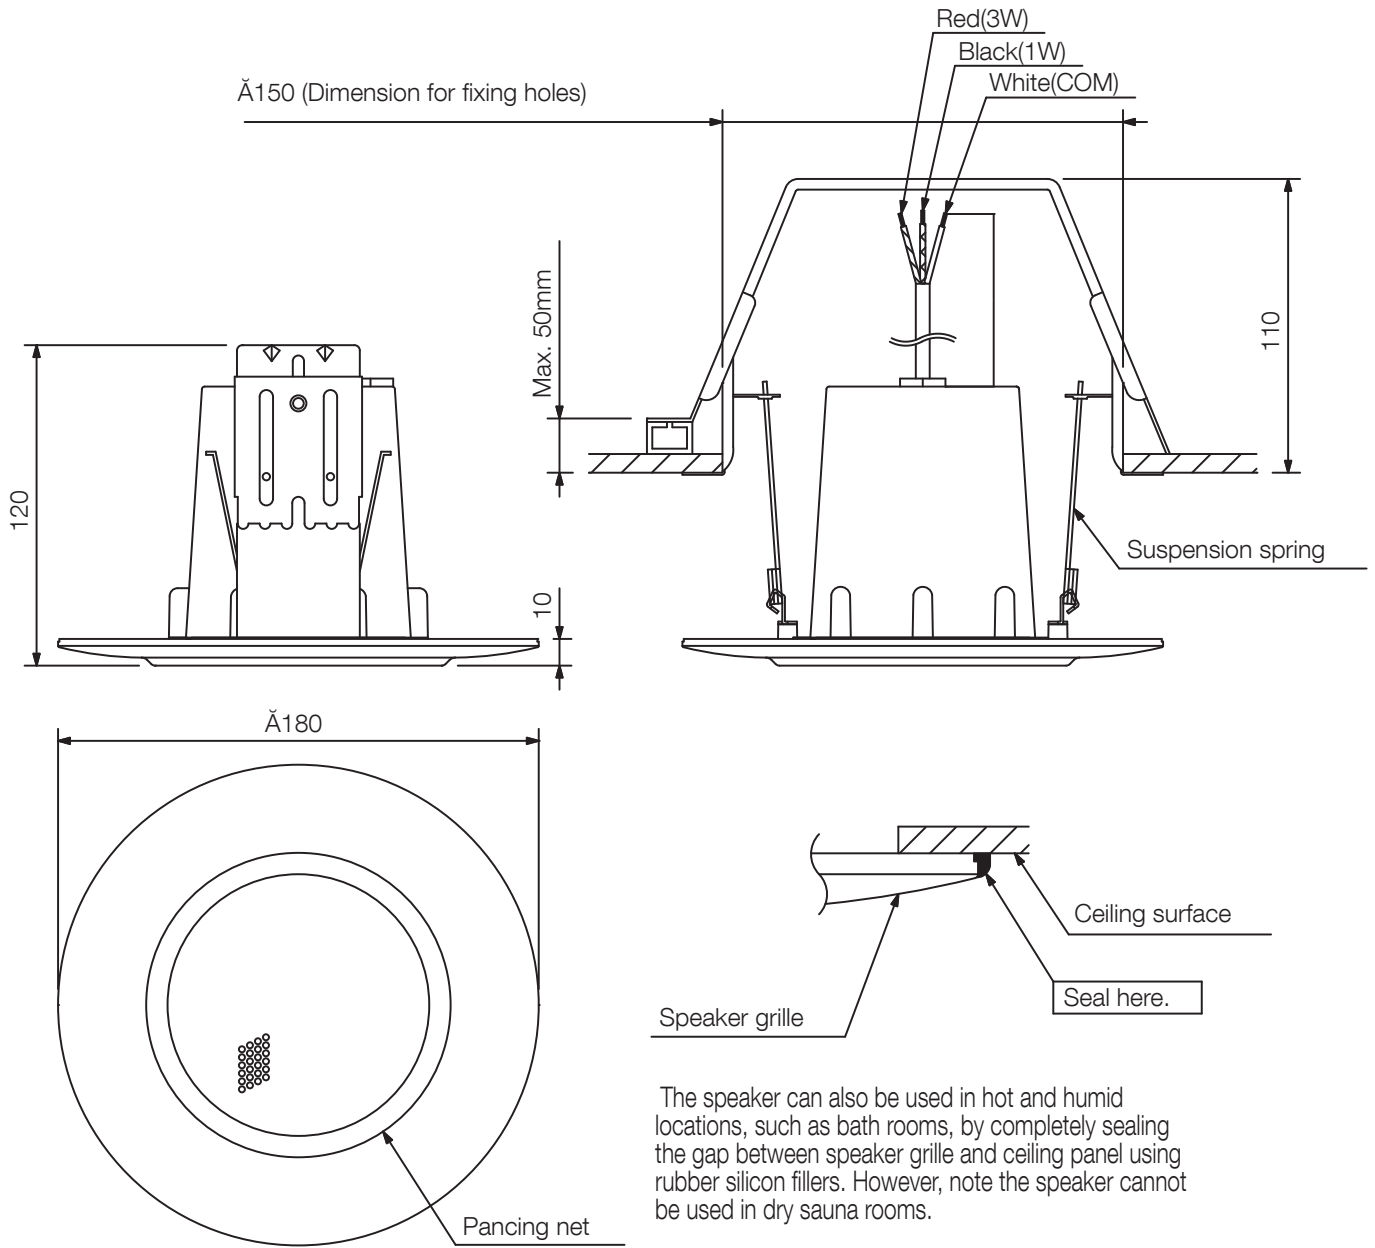

PC-3WR

CEILING SPEAKER

Appearance

The speaker can also be used in hot and humid locations, such as bath rooms, by completely sealing the gap between speaker grille and ceiling panel using rubber silicon fillers. However, note the speaker cannot be used in dry sauna rooms.

UNIT:mm SCALE:1/3