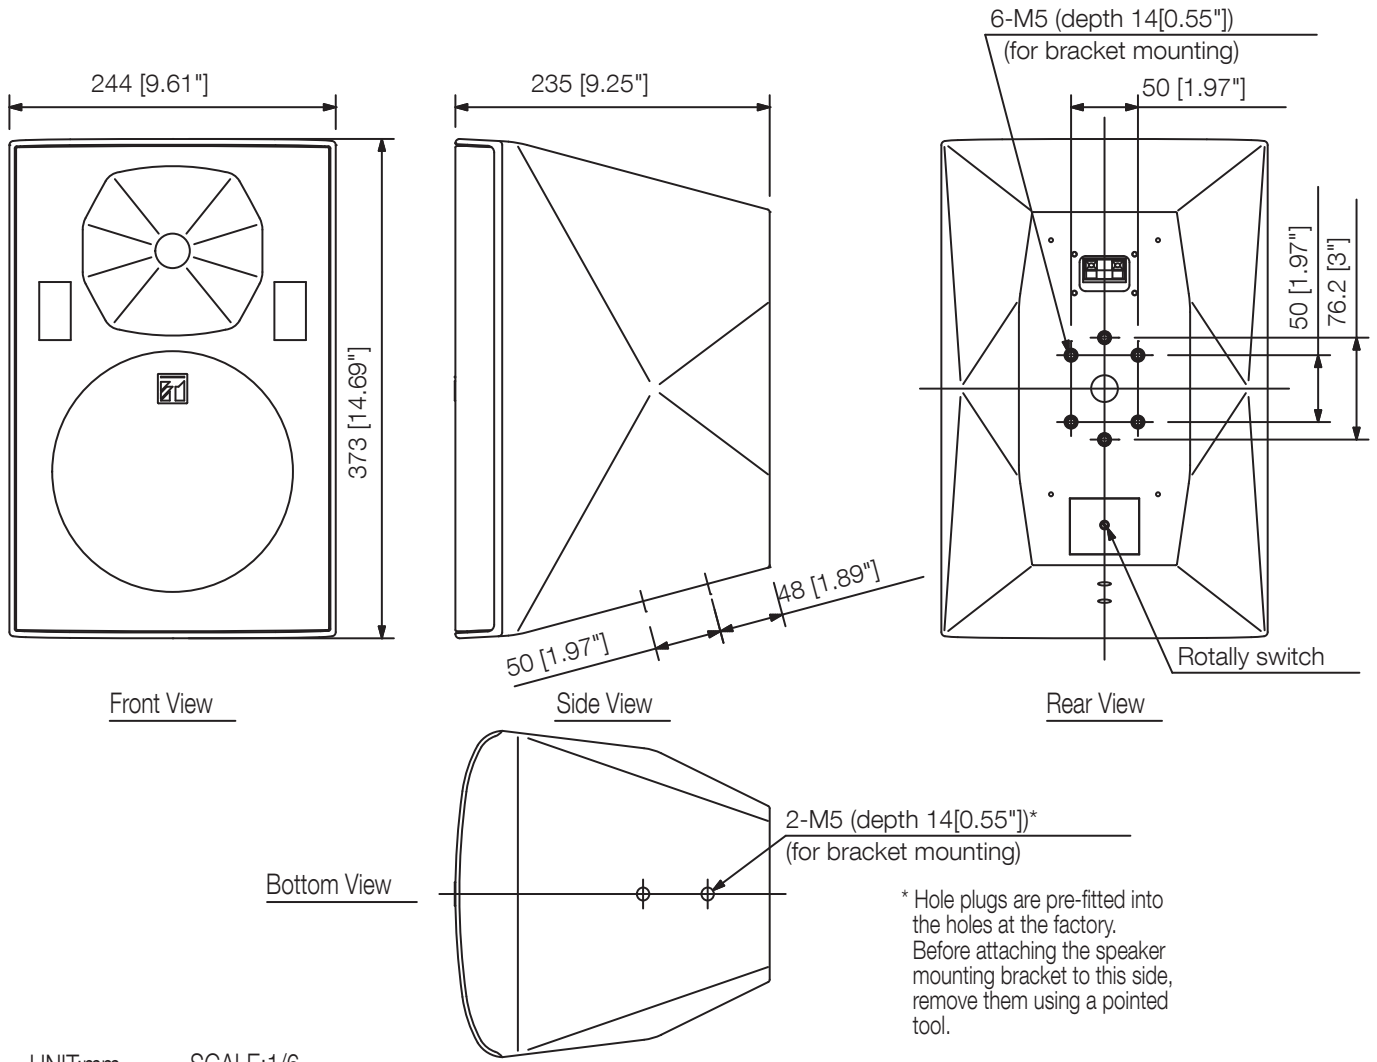

Article number:F-2000BT

Specifications

| | |
|------------------------|---------------------------------------------|
| Dimensions (W x H x D) | 244 x 373 x 235 mm |
| Dimensions (ø x D) | x 235 mm |
| Finish | HIPS resin, black (RAL 9011 or equivalent), |

F-2000BT

SPEAKER SYSTEM

Appearance

UNIT:mm

SCALE:1/6