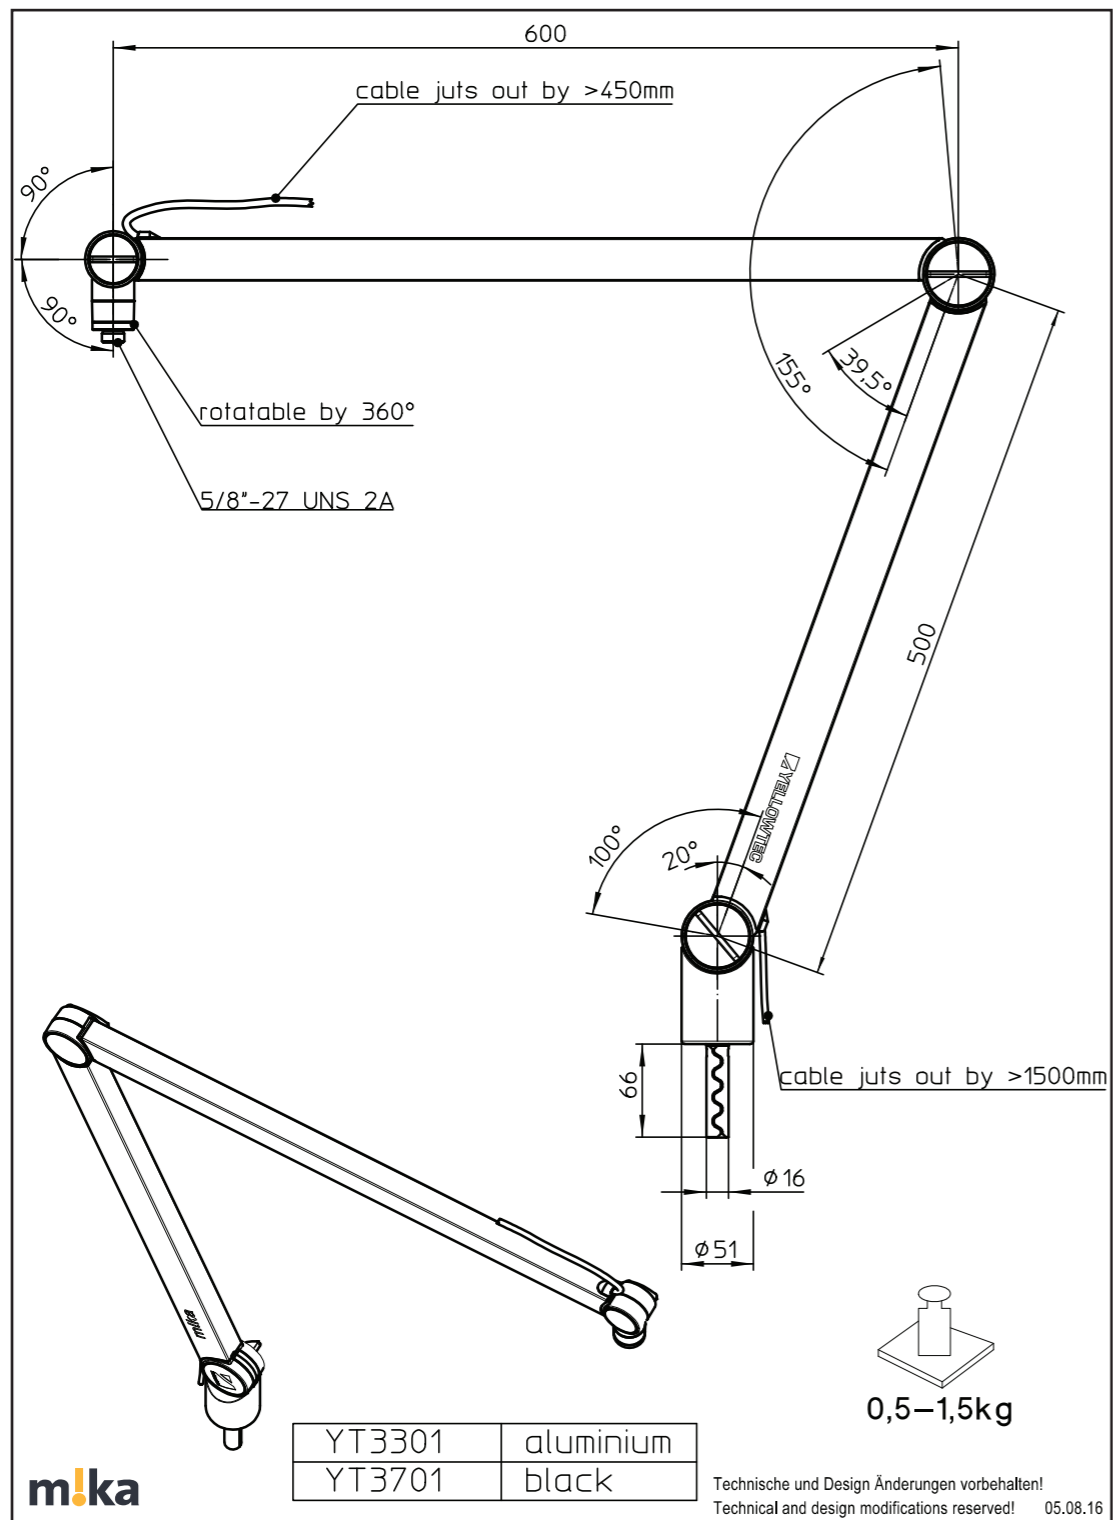

m!ka Mic Arms XL

YT3301 Microphone Arm XL aluminum

YT3701 Microphone Arm XL black

YT3305 On Air Microphone Arm XL aluminum

YT3705 On Air Microphone Arm XL black