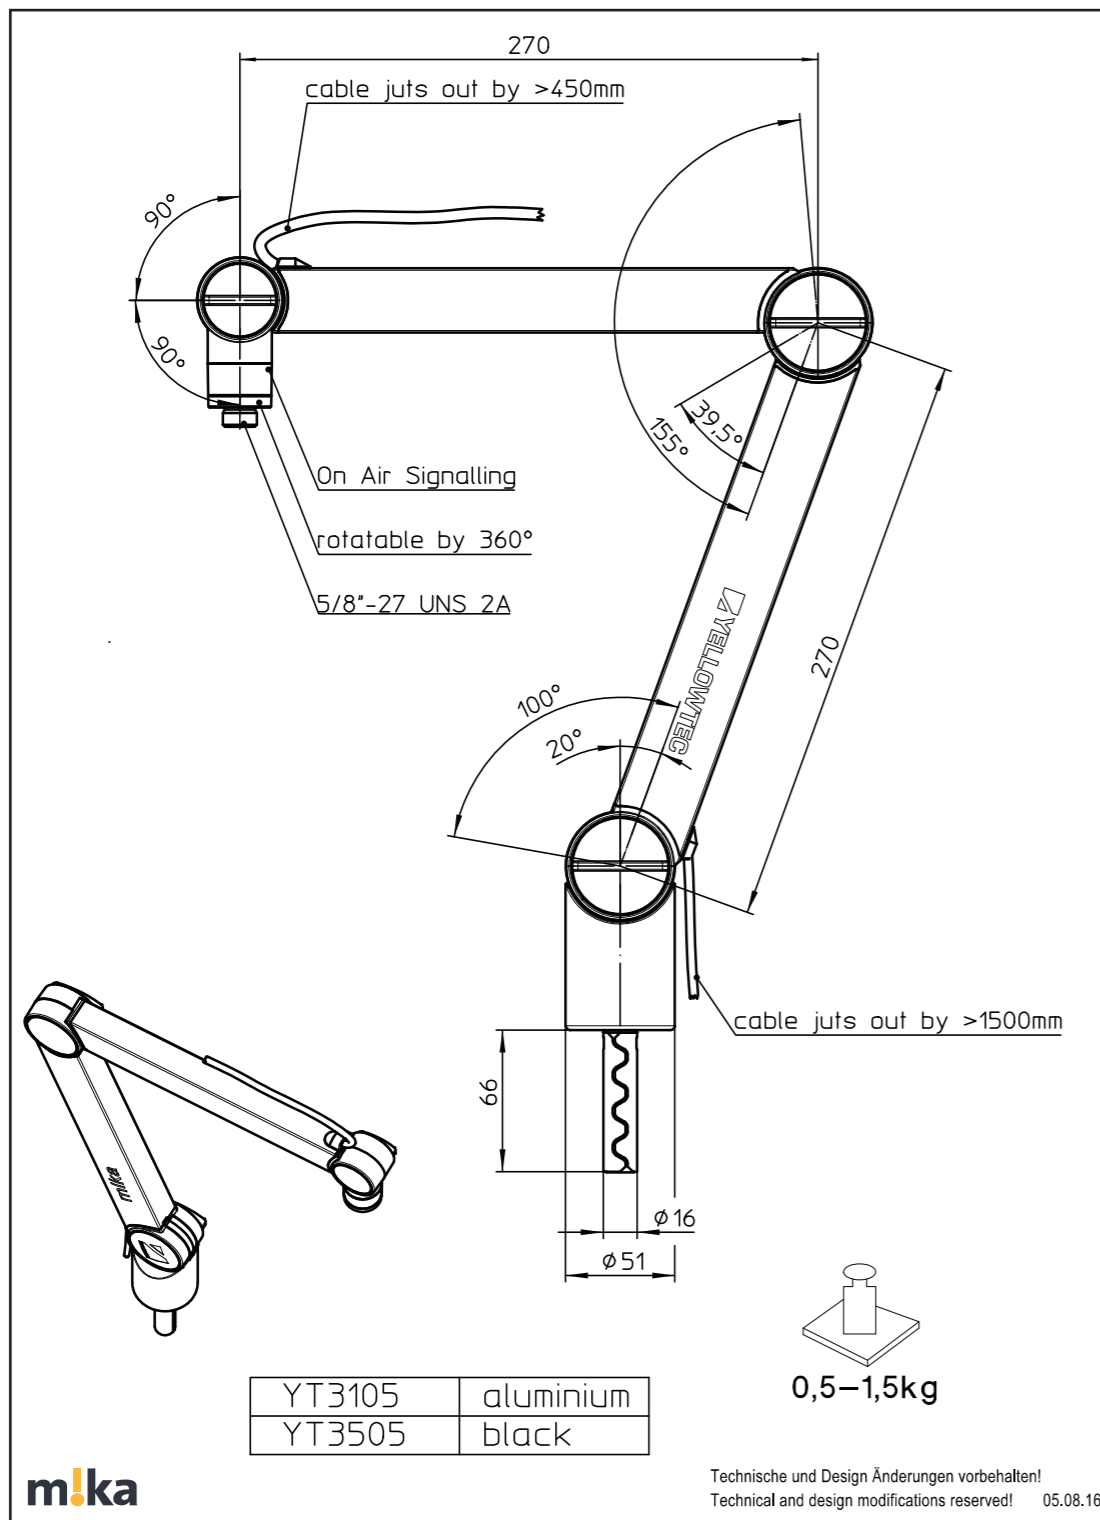

m!ka Mic Arms XS

YT3105 On Air Microphone Arm XS aluminum

YT3505 On Air Microphone Arm XS black

m!ka Mic Arms M

YT3201 Microphone Arm M aluminum

YT3601 Microphone Arm M black

YT3205 On Air Microphone Arm M aluminum

YT3605 On Air Microphone Arm M black