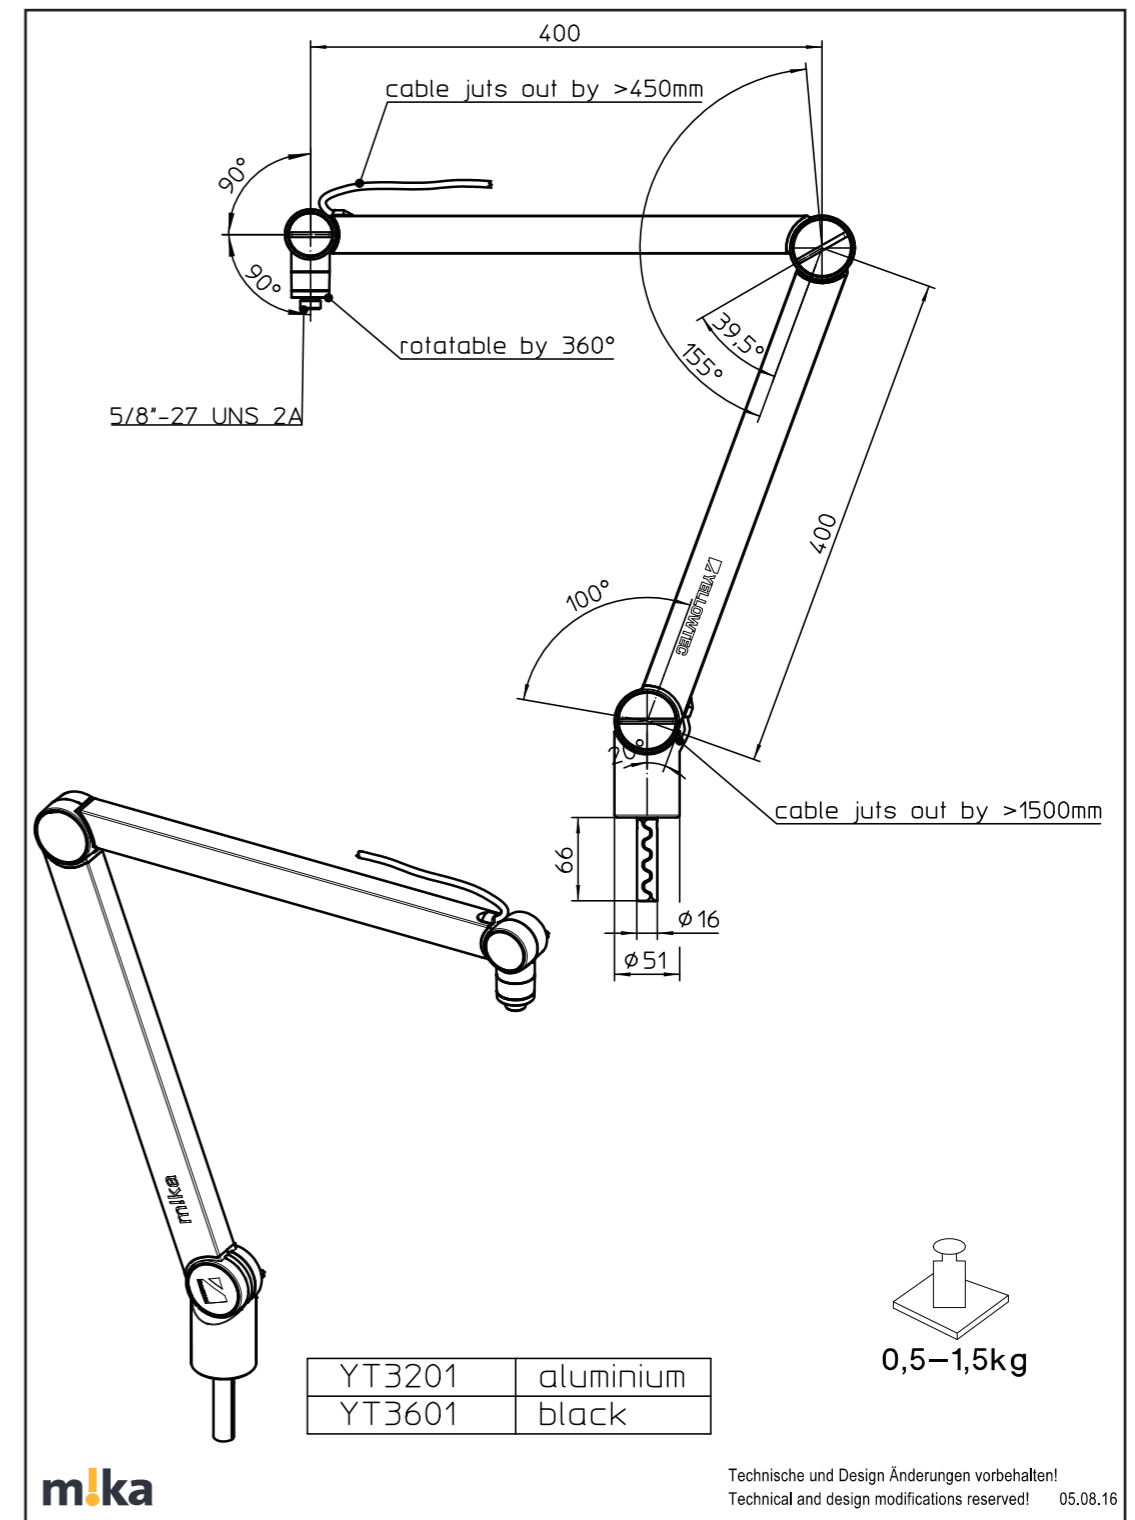

m!ka Mic Arms XS

YT3105 On Air Microphone Arm XS aluminum

YT3505 On Air Microphone Arm XS black

m!ka Mic Arms M

YT3201 Microphone Arm M aluminum

YT3601 Microphone Arm M black

YT3205 On Air Microphone Arm M aluminum

YT3605 On Air Microphone Arm M black