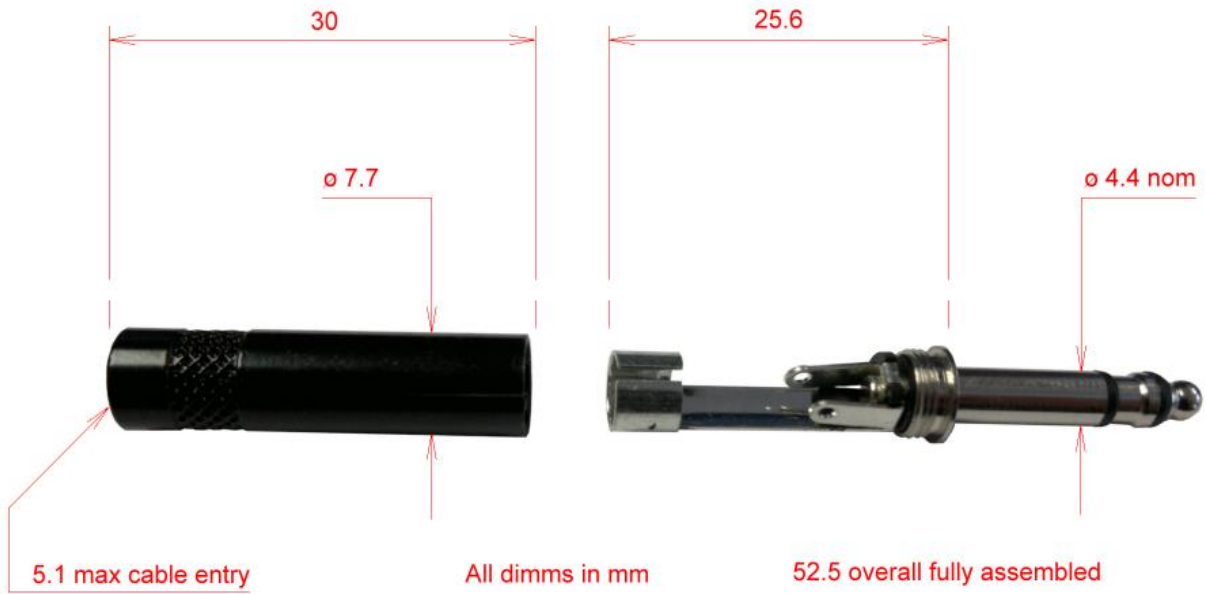

## 43-183 BANTAM JACK PLUG Economy

### BANTAM JACK PLUGS - 4.4mm - Economy

Black plated 7.7mm diameter shell and contacts, wrap-over style cable clamp. Solder contacts. Shell screws onto contact assembly in the same way as many 6.35mm jack plugs.